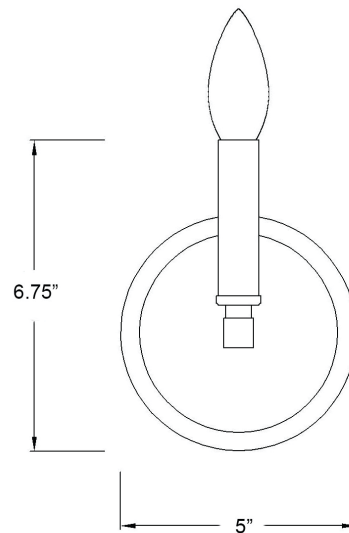

IN41153SN

SAWYER 1-LIGHT WALL SCONCE

| | |
|--------------------------|---|
| Description: | Sawyer 1-Light Wall Sconce |
| Finish: | Satin Nickel |
| Dimensions: | 5" W x 6-3/4" H x 4" ext. Height on Center: 4-1/4" |
| Bulbs: | 1-60w Cand. |
| Installed Weight: | 0.85 lbs. |
| Certification: | cUL / damp location |

| | |
|-------------------------------|-------------|
| Material: | Steel |
| Shades: | NA |
| Glass: | NA |
| Back Plate Dimensions: | 5" Dia. |
| Chain/Wire: | NA |
| Additional Finishes: | Matte black |