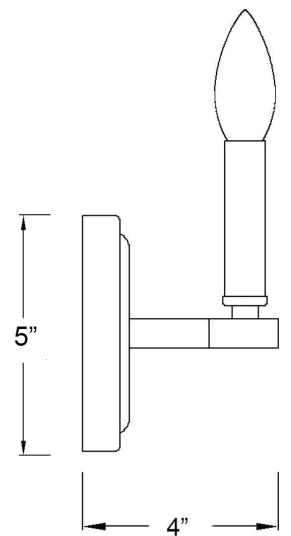

IN41153SN

SAWYER 1-LIGHT WALL SCONCE

| | |
|--------------------------|---|
| Description: | Sawyer 1-Light Wall Sconce |
| Finish: | Satin Nickel |
| Dimensions: | 5" W x 6-3/4" H x 4" ext. Height on Center: 4-1/4" |
| Bulbs: | 1-60w Cand. |
| Installed Weight: | 0.85 lbs. |
| Certification: | cUL / damp location |

| | |
|-------------------------------|-------------|
| Material: | Steel |
| Shades: | NA |
| Glass: | NA |
| Back Plate Dimensions: | 5" Dia. |
| Chain/Wire: | NA |
| Additional Finishes: | Matte black |