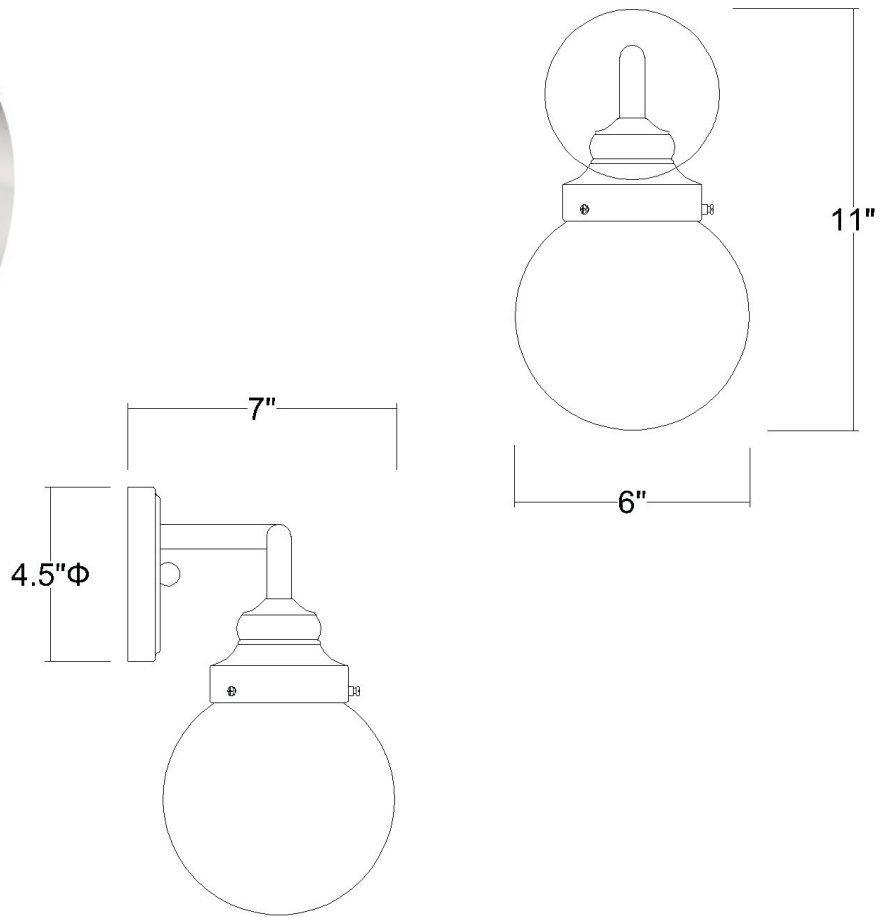

# IN41224PN

## PORTSMITH 1-LIGHT WALL SCONCE

<b>Description:</b>	Portsmouth 1-Light Wall Sconce
<b>Finish:</b>	Polished Nickel
<b>Dimensions:</b>	6" W x 11" H x 7" ext. Height on Center: 2-1/4"
<b>Bulbs:</b>	1-60W Med.
<b>Installed Weight:</b>	1.1 lbs.
<b>Certification:</b>	cETL / damp location

<b>Material:</b>	Steel and glass
<b>Shades:</b>	NA
<b>Glass:</b>	Clear
<b>Back Plate Dimensions:</b>	4-1/2" Dia.
<b>Chain/Wire:</b>	NA
<b>Additional Finishes:</b>	Raw brass