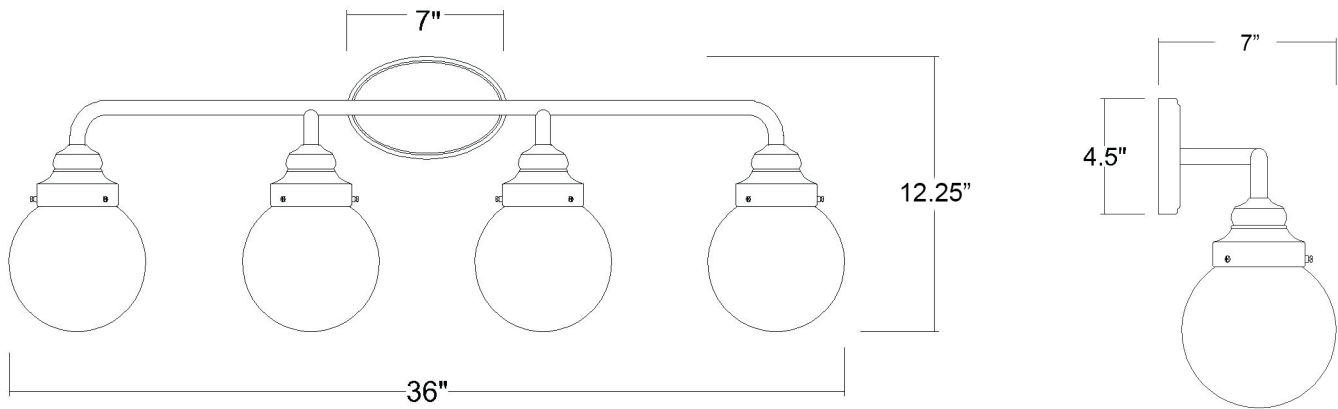

IN41227PN

PORTSMITH 4-LIGHT BATH SCONCE

Description:	Portsmouth 4-Light Bath Sconce
Finish:	Polished Nickel
Dimensions:	36" W x 12-1/4" H x 7" ext. Height on Center: 2-1/2"
Bulbs:	4-60W Med.
Installed Weight:	4.4 lbs.
Certification:	cETL / damp location

Material:	Steel and glass
Shades:	NA
Glass:	Clear
Back Plate Dimensions:	7" x 4-1/2" oval
Chain/Wire:	NA
Additional Finishes:	Raw brass