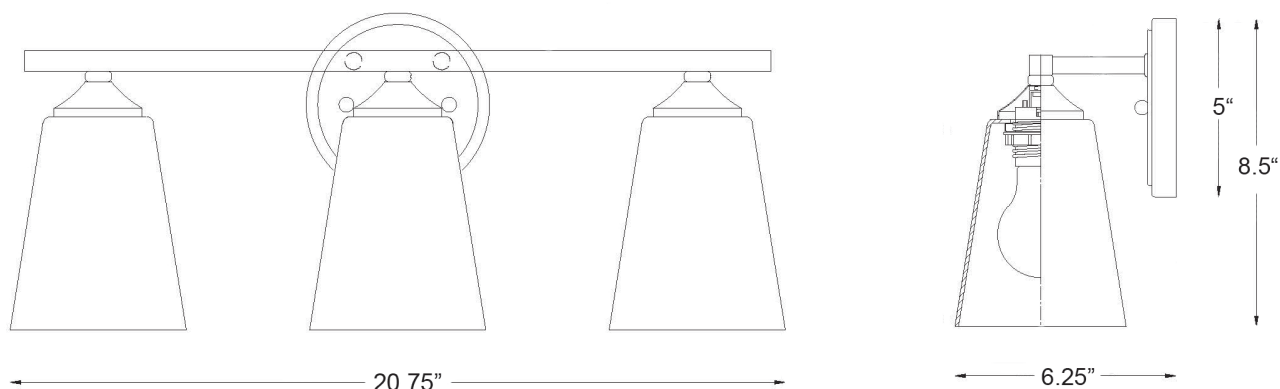

IN41267ORB

ZOEY 3-LIGHT BATH SCONCE

Description:	Zoey 3-light bath sconce
Finish:	Oil rubbed bronze
Dimensions:	20-3/4" W x 8-1/2" H x 6-1/4" ext. Height on center: 2-1/2"
Bulbs:	3-100w medium
Installed Weight:	4 lbs.
Certification:	Dry location / c UL

Material:	Steel and glass
Shade:	Glass
Glass:	Etched white
Back Plate Dimensions:	5" dia.
Chain/Wire:	NA
Additional Finishes:	NA