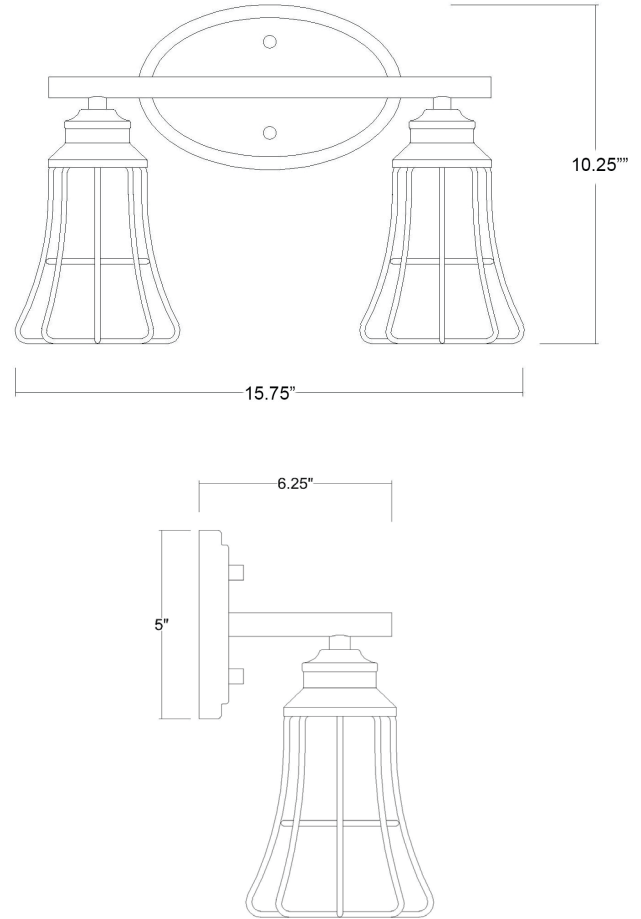

IN41281BK

PIERS 2-LIGHT WALL SCONCE

Description:	Piers 2-Light Wall Sconce
Finish:	Matte black
Dimensions:	15-3/4" W x 10-1/4" H x 6-1/4" ext. Height on Center: 2-1/2"
Bulbs:	2-100W Med.
Installed Weight:	2.25 lbs.
Certification:	cUL / dry location

Material:	Steel
Shades:	NA
Glass:	NA
Back Plate Dimensions:	8" x 5" oval
Chain/Wire:	NA
Additional Finishes:	Oil-rubbed bronze