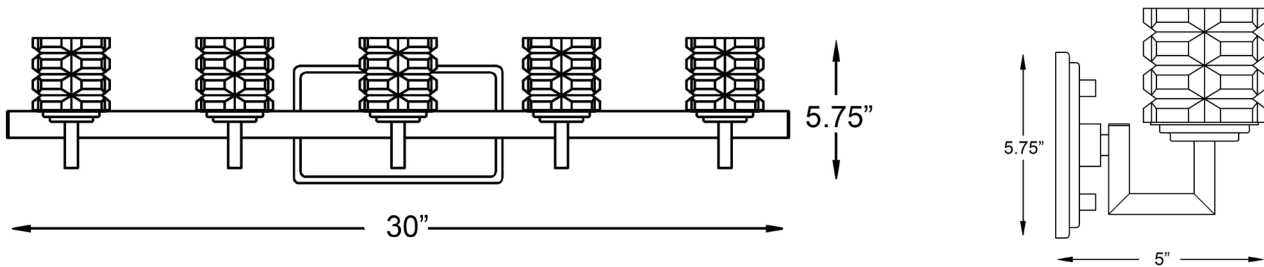

IN41317ORB

CORALIE 5-LIGHT BATH SCONCE

Description: Coralie 5-light bath sconce

Finish: Oil-rubbed bronze

Dimensions: 30" W x 5-3/4" H x 5" ext.
Height on center: 3-1/2"

Bulbs: 5-50w G9 (included)

Installed Weight: 8 lbs.

Certification: Dry location / c UL

Material: Steel and crystal

Shade: Pressed crystal

Glass: NA

Back Plate Dimensions: 8" x 4-1/2"

Chain/Wire NA

Additional Finishes: Polished nickel

Mounting: Up only