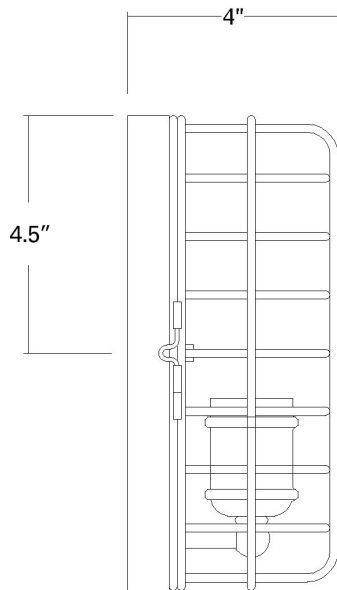

## LYNDEN 1-LIGHT WALL SCONCE

Side View

Front View

<b>Description:</b>	Lynden 1-light wall sconce
<b>Finish:</b>	Raw brass
<b>Dimensions:</b>	6" W x 9" H x 4" ext. Height on center: 4-1/2"
<b>Bulbs:</b>	1-60w medium
<b>Installed Weight:</b>	3.1 lbs.
<b>Certification:</b>	Dry location / c UL

<b>Material:</b>	Steel
<b>Shade:</b>	Wire
<b>Glass:</b>	NA
<b>Back Plate Dimensions:</b>	6" x 9"
<b>Chain/Wire:</b>	NA
<b>Additional Finishes:</b>	NA