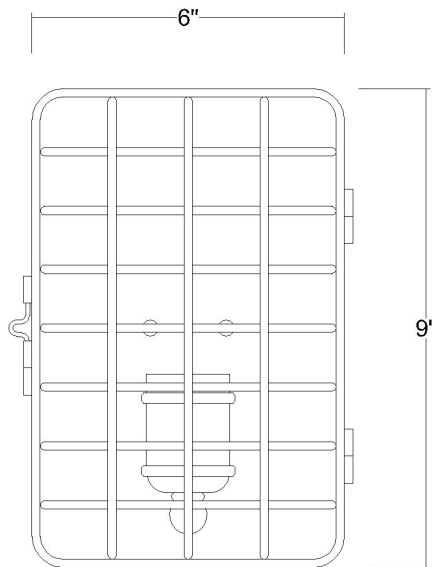

## LYNDEN 1-LIGHT WALL SCONCE

Side View

Front View

<b>Description:</b>	Lynden 1-light wall sconce
<b>Finish:</b>	Raw brass
<b>Dimensions:</b>	6" W x 9" H x 4" ext. Height on center: 4-1/2"
<b>Bulbs:</b>	1-60w medium
<b>Installed Weight:</b>	3.1 lbs.
<b>Certification:</b>	Dry location / c UL

<b>Material:</b>	Steel
<b>Shade:</b>	Wire
<b>Glass:</b>	NA
<b>Back Plate Dimensions:</b>	6" x 9"
<b>Chain/Wire:</b>	NA
<b>Additional Finishes:</b>	NA