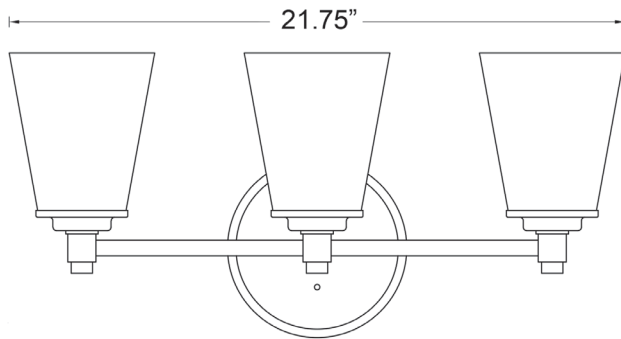

## CONTI 3-LIGHT BATH SCONCE

<b>Description:</b>	Conti 3-light bath sconce
<b>Finish:</b>	Oil-rubbed bronze
<b>Dimensions:</b>	21-3/4" W x 10" H x 6-1/2" ext. Height on center: 8"
<b>Bulbs:</b>	3-100w medium
<b>Installed Weight:</b>	5 lbs.
<b>Certification:</b>	Damp location / c UL

<b>Material:</b>	Steel and glass
<b>Shade:</b>	Glass
<b>Glass:</b>	Hand-blown with frosted exterior and white painted interior
<b>Back Plate Dimensions:</b>	6-1/4" dia.
<b>Chain/Wire</b>	NA
<b>Additional Finishes:</b>	Polished nickel