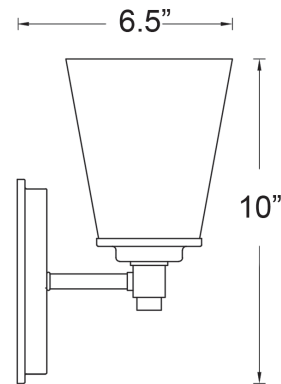

## CONTI 3-LIGHT BATH SCONCE

<b>Description:</b>	Conti 3-light bath sconce
<b>Finish:</b>	Oil-rubbed bronze
<b>Dimensions:</b>	21-3/4" W x 10" H x 6-1/2" ext. Height on center: 8"
<b>Bulbs:</b>	3-100w medium
<b>Installed Weight:</b>	5 lbs.
<b>Certification:</b>	Damp location / c UL

<b>Material:</b>	Steel and glass
<b>Shade:</b>	Glass
<b>Glass:</b>	Hand-blown with frosted exterior and white painted interior
<b>Back Plate Dimensions:</b>	6-1/4" dia.
<b>Chain/Wire</b>	NA
<b>Additional Finishes:</b>	Polished nickel