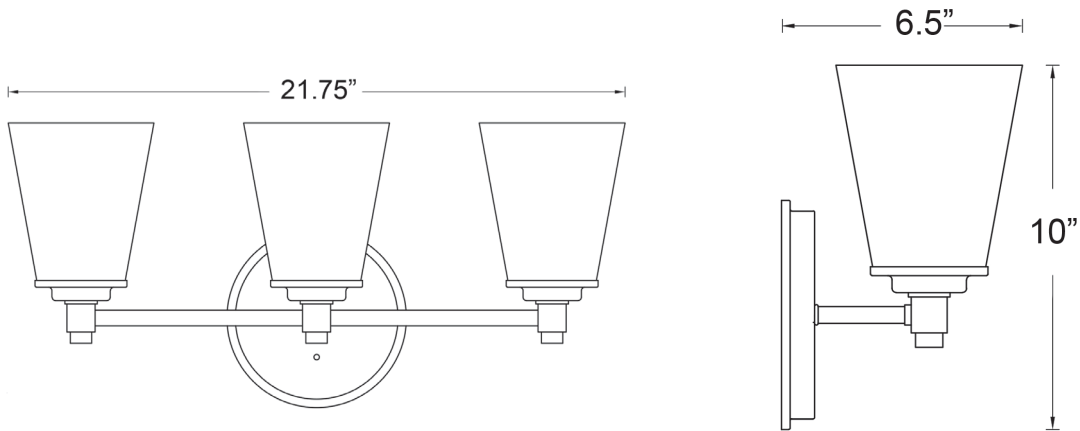

IN41342PN

CONTI 3-LIGHT BATH SCONCE

| | |
|--------------------------|---|
| Description: | Conti 3-light bath sconce |
| Finish: | Polished nickel |
| Dimensions: | 21-3/4" W x 10" H x 6-1/2" ext. Height on center: 8" |
| Bulbs: | 3-100w medium |
| Installed Weight: | 5 lbs. |
| Certification: | Damp location / c UL |

| | |
|-------------------------------|---|
| Material: | Steel and glass |
| Shade: | Glass |
| Glass: | Hand-blown with frosted exterior and white painted interior |
| Back Plate Dimensions: | 6-1/4" dia. |
| Chain/Wire | NA |
| Additional Finishes: | Oil rubbed bronze |