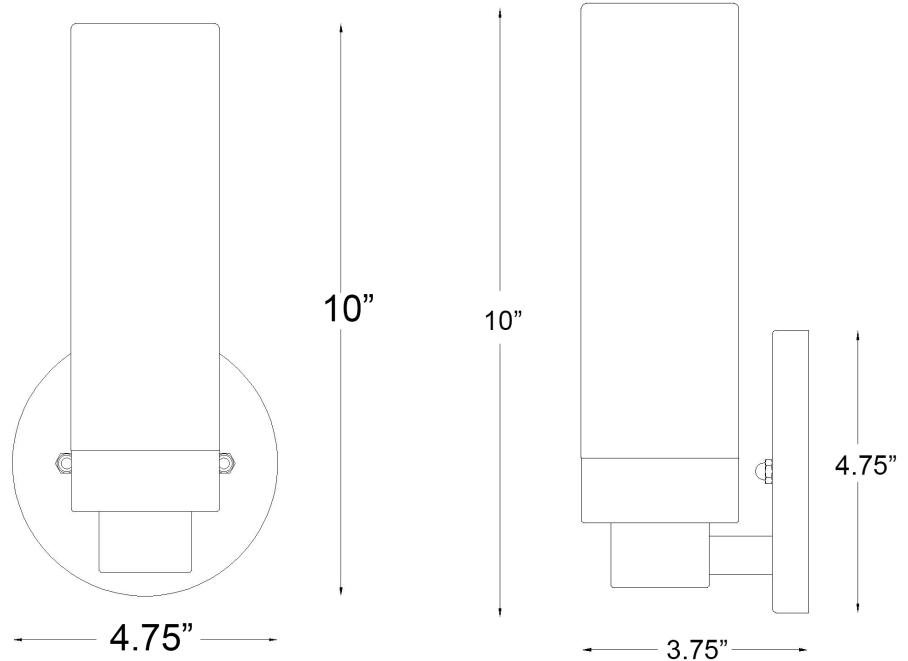

## VALMONT 1-LIGHT ADA SCONCE

<b>Description:</b>	Valmont 1-light bath sconce
<b>Finish:</b>	Oil-rubbed bronze
<b>Dimensions:</b>	4-3/4" W x 10" H x 3-3/4" ext. Height on center: 7-3/4"
<b>Bulbs:</b>	1-75w Med. T10
<b>Installed Weight:</b>	1.5 lbs.
<b>Certification:</b>	Damp location / c UL

<b>Material:</b>	Steel and glass
<b>Shade:</b>	Glass
<b>Glass:</b>	Hand blown cased opal etched glass
<b>Back Plate Dimensions:</b>	4-3/4" dia.
<b>Chain/Wire:</b>	NA
<b>Additional Finishes:</b>	Matte black and satin nickel