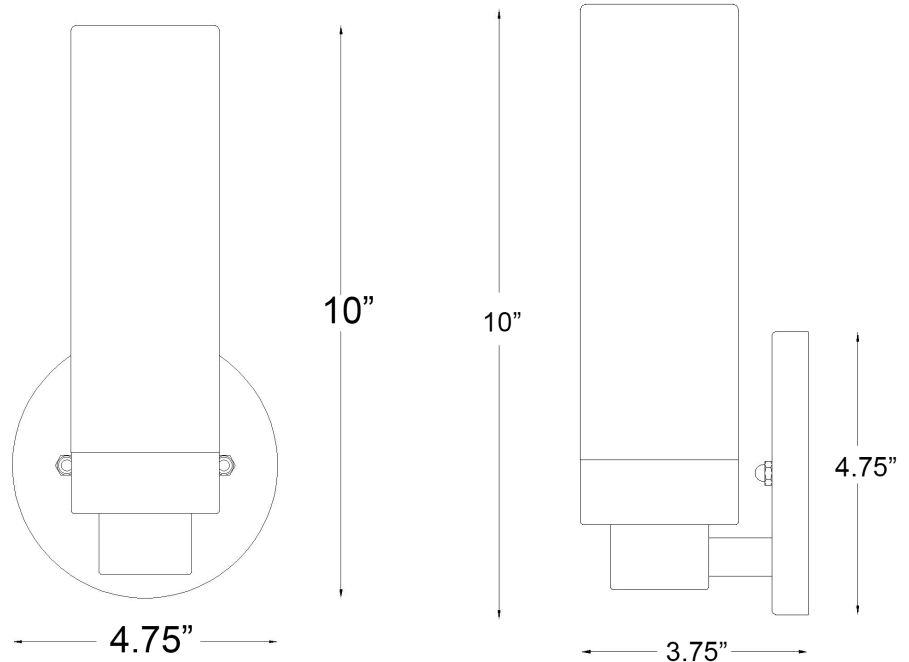

IN41385SN

VALMONT 1-LIGHT ADA SCONCE

Description:	Valmont 1-light bath sconce
Finish:	Satin nickel
Dimensions:	4-3/4" W x 10" H x 3-3/4" ext. Height on center: 7-3/4"
Bulbs:	1-75w Med. T10
Installed Weight:	1.5 lbs.
Certification:	Damp location / c UL

Material:	Steel and glass
Shade:	Glass
Glass:	Hand blown cased opal etched glass
Back Plate Dimensions:	4-3/4" dia.
Chain/Wire:	NA
Additional Finishes:	Matte black and oil-rubbed bronze