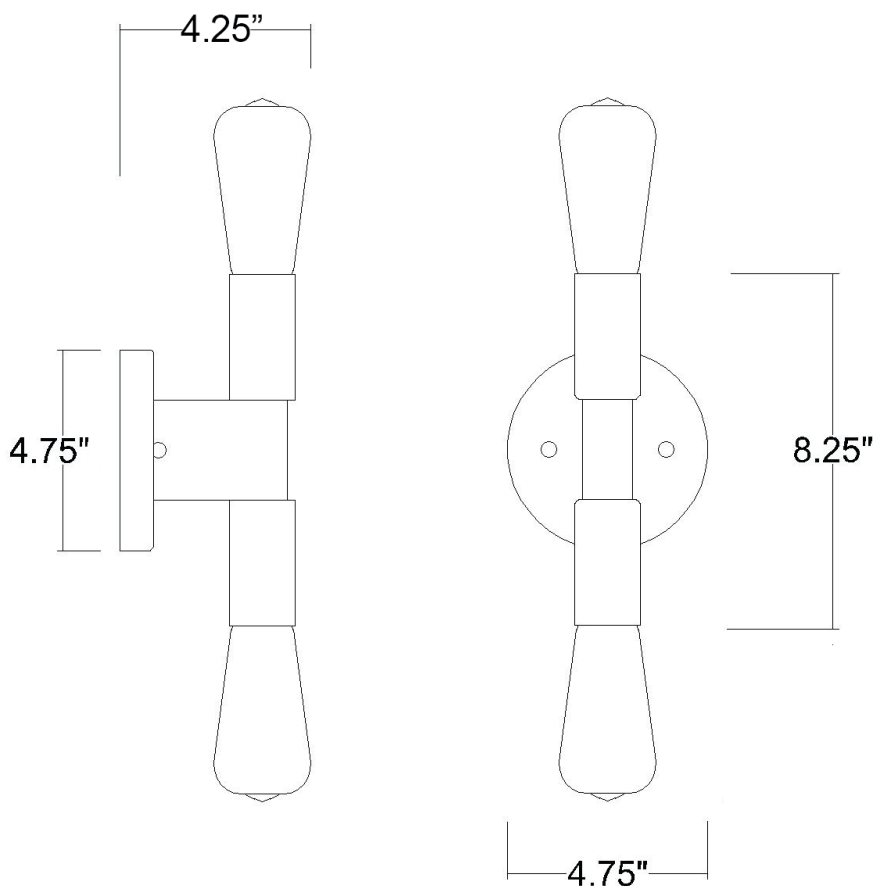

IN41387W

CUMBERLAND 2-LIGHT WALL SCONCE

Description:	Cumberland 2-Light Wall Sconce
Finish:	Wood
Dimensions:	4-3/4" W x 8-1/4" H x 4-1/4" ext. Height on Center: 4-1/4"
Bulbs:	2-60W Med.
Installed Weight:	1.3 lbs.
Certification:	cETL / dry location

**dimensions do not include bulbs*

Material:	Steel and raw brass
Shades:	NA
Glass:	NA
Back Plate Dimensions:	4-3/4" Dia.
Chain/Wire:	NA
Additional Finishes:	NA