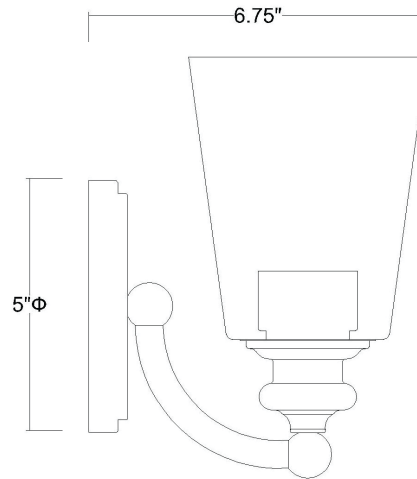

IN41400ORB

CEIL 1-LIGHT WALL SCONCE

Description:	Ceil 1-Light Wall Sconce
Finish:	Oil Rubbed Bronze
Dimensions:	5" W x 8-1/4" H x 6-3/4" ext. Height on Center: 5"
Bulbs:	1-100W Med.
Installed Weight:	2 lbs.
Certification:	cUL / dry location

Material:	Steel and glass
Shades:	Glass
Glass:	Clear
Back Plate Dimensions:	5" Dia.
Chain/Wire:	NA
Additional Finishes:	Chrome and matte black