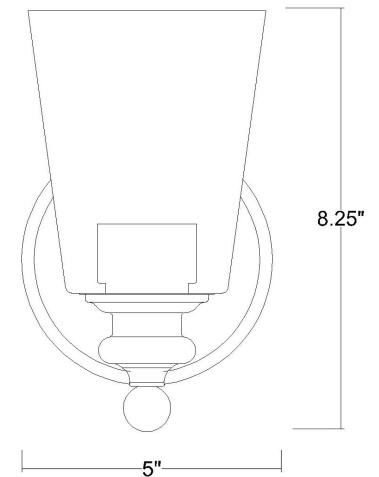

IN41400ORB

CEIL 1-LIGHT WALL SCONCE

Description:	Ceil 1-Light Wall Sconce
Finish:	Oil Rubbed Bronze
Dimensions:	5" W x 8-1/4" H x 6-3/4" ext. Height on Center: 5"
Bulbs:	1-100W Med.
Installed Weight:	2 lbs.
Certification:	cUL / dry location

Material:	Steel and glass
Shades:	Glass
Glass:	Clear
Back Plate Dimensions:	5" Dia.
Chain/Wire:	NA
Additional Finishes:	Chrome and matte black