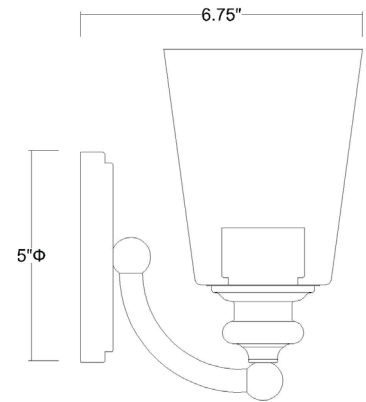

## CEIL 2-LIGHT WALL SCONCE

<b>Description:</b>	Ceil 2-Light Wall Sconce
<b>Finish:</b>	Chrome
<b>Dimensions:</b>	14-1/4" W x 8-1/4" H x 6-3/4" ext. Height on Center: 5"
<b>Bulbs:</b>	2-100W Med.
<b>Installed Weight:</b>	3.75 lbs.
<b>Certification:</b>	cUL / dry location

<b>Material:</b>	Steel and glass
<b>Shades:</b>	Glass
<b>Glass:</b>	Clear
<b>Back Plate Dimensions:</b>	5" Dia.
<b>Chain/Wire:</b>	NA
<b>Additional Finishes:</b>	Oil-rubbed bronze, matte black