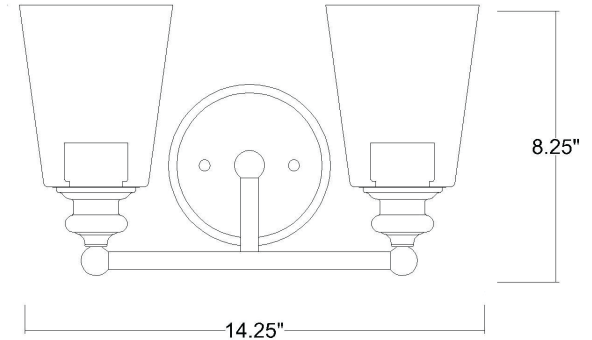

## CEIL 2-LIGHT WALL SCONCE

<b>Description:</b>	Ceil 2-Light Wall Sconce
<b>Finish:</b>	Chrome
<b>Dimensions:</b>	14-1/4" W x 8-1/4" H x 6-3/4" ext. Height on Center: 5"
<b>Bulbs:</b>	2-100W Med.
<b>Installed Weight:</b>	3.75 lbs.
<b>Certification:</b>	cUL / dry location

<b>Material:</b>	Steel and glass
<b>Shades:</b>	Glass
<b>Glass:</b>	Clear
<b>Back Plate Dimensions:</b>	5" Dia.
<b>Chain/Wire:</b>	NA
<b>Additional Finishes:</b>	Oil-rubbed bronze, matte black