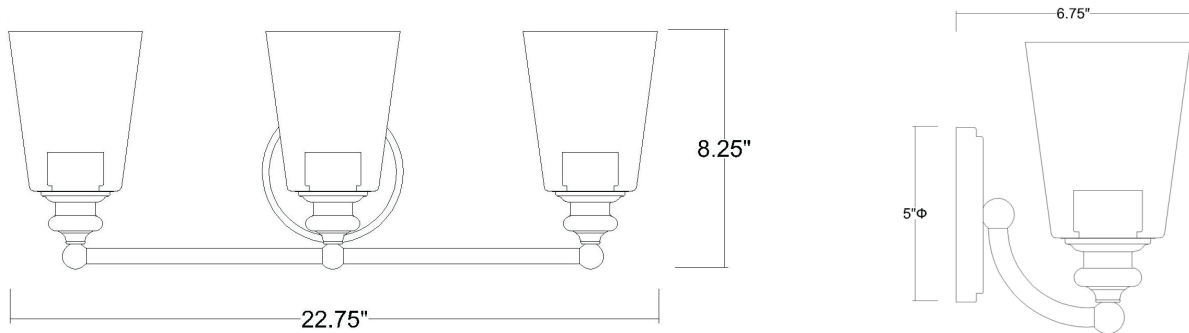

IN41402CH

CEIL 3-LIGHT WALL SCONCE

Description:	Ceil 3-Light Wall Sconce
Finish:	Chrome
Dimensions:	22-3/4" W x 8-1/4" H x 6-3/4" ext. Height on Center: 5"
Bulbs:	3-100W Med.
Installed Weight:	5.25 lbs.
Certification:	cUL / dry location

Material:	Steel and glass
Shades:	Glass
Glass:	Clear
Back Plate Dimensions:	5" Dia.
Chain/Wire:	NA
Additional Finishes:	Oil-rubbed bronze, matte black