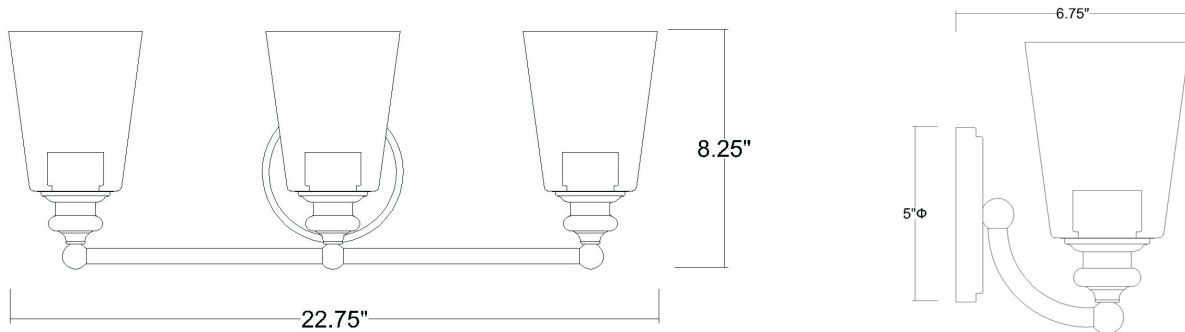

IN41402ORB

CEIL 3-LIGHT WALL SCONCE

Description:	Ceil 3-Light Wall Sconce
Finish:	Oil Rubbed Bronze
Dimensions:	22-3/4" W x 8-1/4" H x 6-3/4" ext. Height on Center: 5"
Bulbs:	3-100W Med.
Installed Weight:	5.25 lbs.
Certification:	cUL / dry location

Material:	Steel and glass
Shades:	Glass
Glass:	Clear
Back Plate Dimensions:	5" Dia.
Chain/Wire:	NA
Additional Finishes:	Chrome and matte black