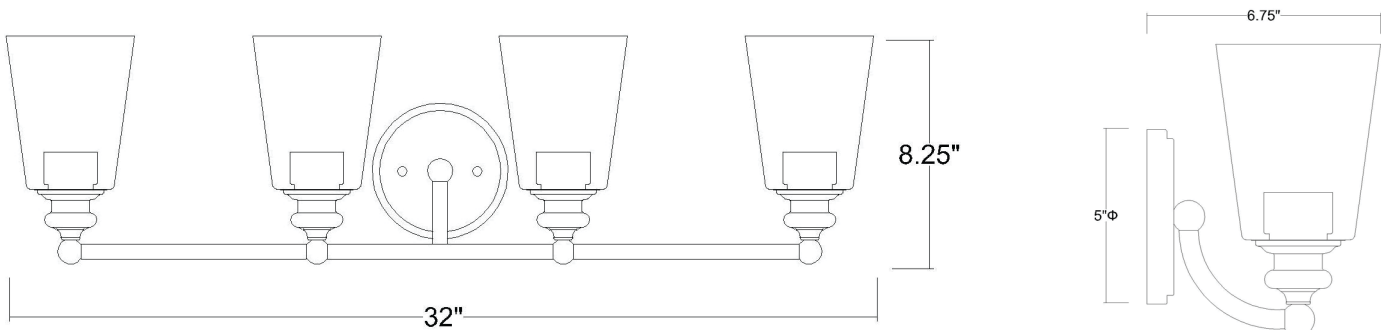

IN41403BK

CEIL 4-LIGHT WALL SCONCE

Description:	Ceil 4-Light Wall Sconce
Finish:	Matte black
Dimensions:	32" W x 8-1/4" H x 6-3/4" ext. Height on Center: 5"
Bulbs:	4-100W Med.
Installed Weight:	7.15 lbs.
Certification:	cUL / dry location

Material:	Steel and glass
Shades:	Glass
Glass:	Clear
Back Plate Dimensions:	5" Dia.
Chain/Wire:	NA
Additional Finishes:	Chrome and oil-rubbed bronze