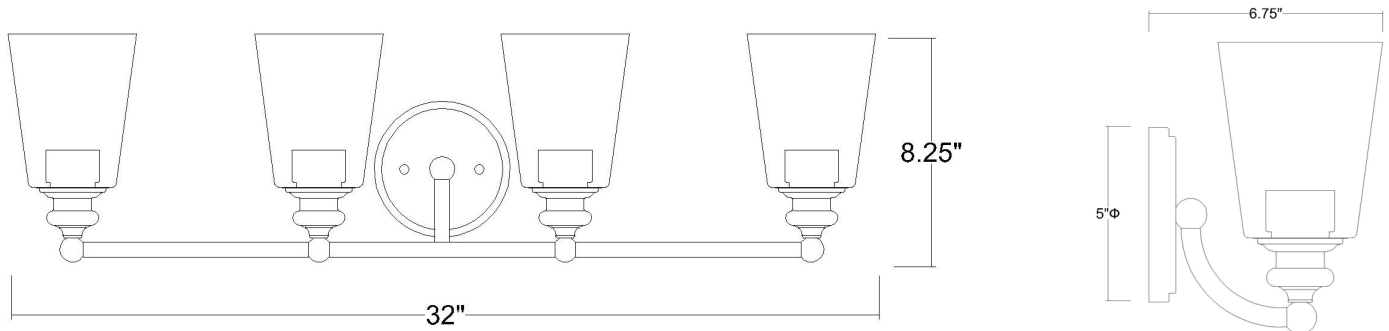

## CEIL 4-LIGHT WALL SCONCE

<b>Description:</b>	Ceil 4-Light Wall Sconce
<b>Finish:</b>	Chrome
<b>Dimensions:</b>	32" W x 8-1/4" H x 6-3/4" ext. Height on Center: 5"
<b>Bulbs:</b>	4-100W Med.
<b>Installed Weight:</b>	7.15 lbs.
<b>Certification:</b>	cUL / dry location

<b>Material:</b>	Steel and glass
<b>Shades:</b>	Glass
<b>Glass:</b>	Clear
<b>Back Plate Dimensions:</b>	5" Dia.
<b>Chain/Wire:</b>	NA
<b>Additional Finishes:</b>	Oil-rubbed bronze and matte black