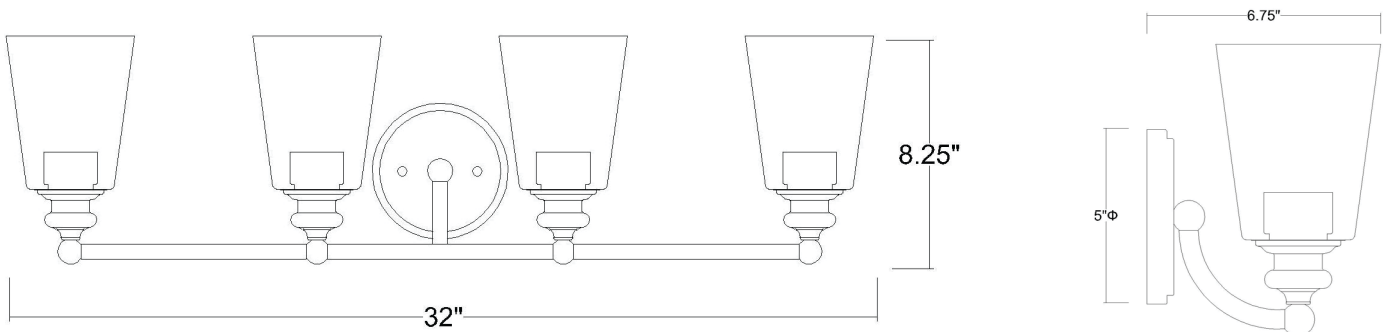

## CEIL 4-LIGHT WALL SCONCE

<b>Description:</b>	Ceil 4-Light Wall Sconce
<b>Finish:</b>	Oil Rubbed Bronze
<b>Dimensions:</b>	32" W x 8-1/4" H x 6-3/4" ext. Height on Center: 5"
<b>Bulbs:</b>	4-100W Med.
<b>Installed Weight:</b>	7.15 lbs.
<b>Certification:</b>	cUL / dry location

<b>Material:</b>	Steel and glass
<b>Shades:</b>	Glass
<b>Glass:</b>	Clear
<b>Back Plate Dimensions:</b>	5" Dia.
<b>Chain/Wire:</b>	NA
<b>Additional Finishes:</b>	Chrome and matte black