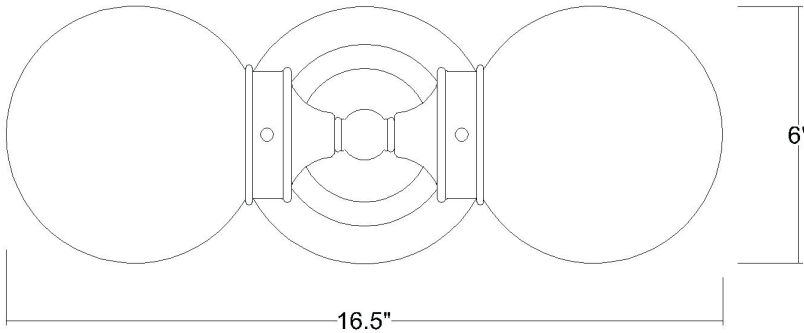

IN41411SN

FAIRFAX 2-LIGHT BATH SCONCE

Front View

Side View

Description:	Fairfax 2-light bath sconce	Material:	Steel and glass
Finish:	Satin nickel	Shade:	Glass globe
Dimensions:	16-1/2" W x 6" H x 7" ext. Height on center: 3"	Glass:	Shiny opal glass
Bulbs:	2-60w medium	Back Plate Dimensions:	6" dia.
Installed Weight:	3.6 lbs.	Chain/Wire:	NA
Certification:	Dry location / c UL	Additional Finishes:	NA