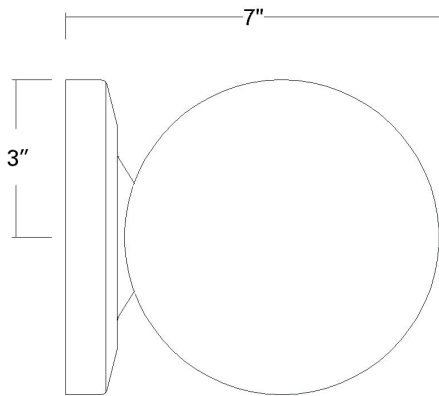

IN41411SN

FAIRFAX 2-LIGHT BATH SCONCE

Front View

Side View

Description:	Fairfax 2-light bath sconce	Material:	Steel and glass
Finish:	Satin nickel	Shade:	Glass globe
Dimensions:	16-1/2" W x 6" H x 7" ext. Height on center: 3"	Glass:	Shiny opal glass
Bulbs:	2-60w medium	Back Plate Dimensions:	6" dia.
Installed Weight:	3.6 lbs.	Chain/Wire:	NA
Certification:	Dry location / c UL	Additional Finishes:	NA