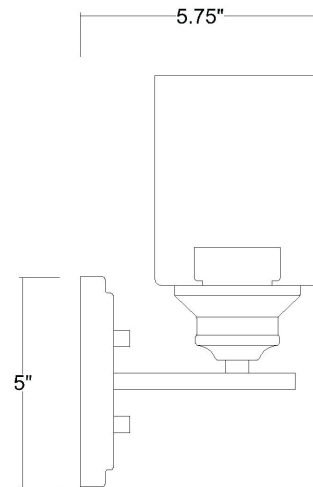

IN41451BK

GEMMA 2-LIGHT WALL SCONCE

Description:	Gemma 2-Light Wall Sconce
Finish:	Matte black
Dimensions:	14" W x 10" H x 5-3/4" ext. Height on Center: 6-1/2"
Bulbs:	2-100W Med.
Installed Weight:	2 lbs.
Certification:	cUL / damp location

Material:	Steel and glass
Shades:	Glass
Glass:	Clear
Back Plate Dimensions:	8" x 5" oval
Chain/Wire:	NA
Additional Finishes:	ORB, SN