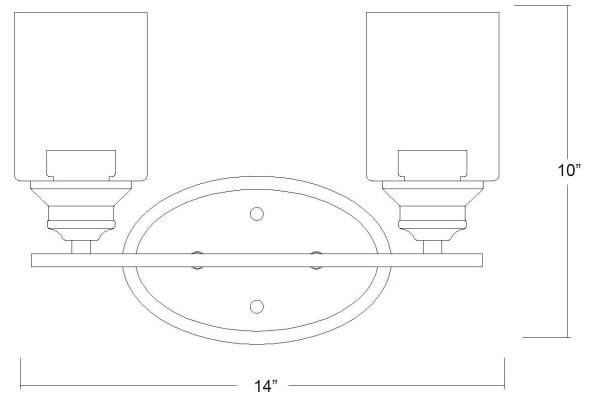

IN41451BK

GEMMA 2-LIGHT WALL SCONCE

Description:	Gemma 2-Light Wall Sconce
Finish:	Matte black
Dimensions:	14" W x 10" H x 5-3/4" ext. Height on Center: 6-1/2"
Bulbs:	2-100W Med.
Installed Weight:	2 lbs.
Certification:	cUL / damp location

Material:	Steel and glass
Shades:	Glass
Glass:	Clear
Back Plate Dimensions:	8" x 5" oval
Chain/Wire:	NA
Additional Finishes:	ORB, SN