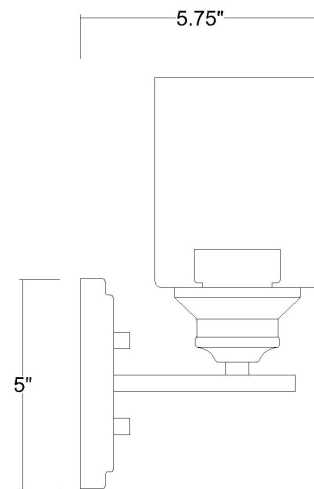

IN41451ORB

GEMMA 2-LIGHT WALL SCONCE

Description:	Gemma 2-Light Wall Sconce
Finish:	Oil Rubbed Bronze
Dimensions:	14" W x 10" H x 5-3/4" ext. Height on Center: 6-1/2"
Bulbs:	2-100W Med.
Installed Weight:	2 lbs.
Certification:	cUL / damp location

Material:	Steel and glass
Shades:	Glass
Glass:	Clear
Back Plate Dimensions:	8" x 5" oval
Chain/Wire:	NA
Additional Finishes:	BK, SN