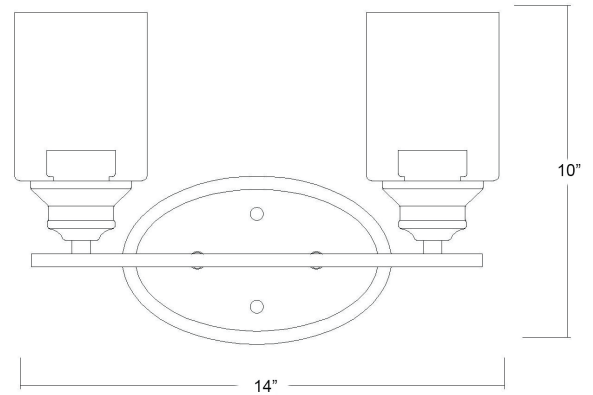

IN41451ORB

GEMMA 2-LIGHT WALL SCONCE

Description:	Gemma 2-Light Wall Sconce
Finish:	Oil Rubbed Bronze
Dimensions:	14" W x 10" H x 5-3/4" ext. Height on Center: 6-1/2"
Bulbs:	2-100W Med.
Installed Weight:	2 lbs.
Certification:	cUL / damp location

Material:	Steel and glass
Shades:	Glass
Glass:	Clear
Back Plate Dimensions:	8" x 5" oval
Chain/Wire:	NA
Additional Finishes:	BK, SN