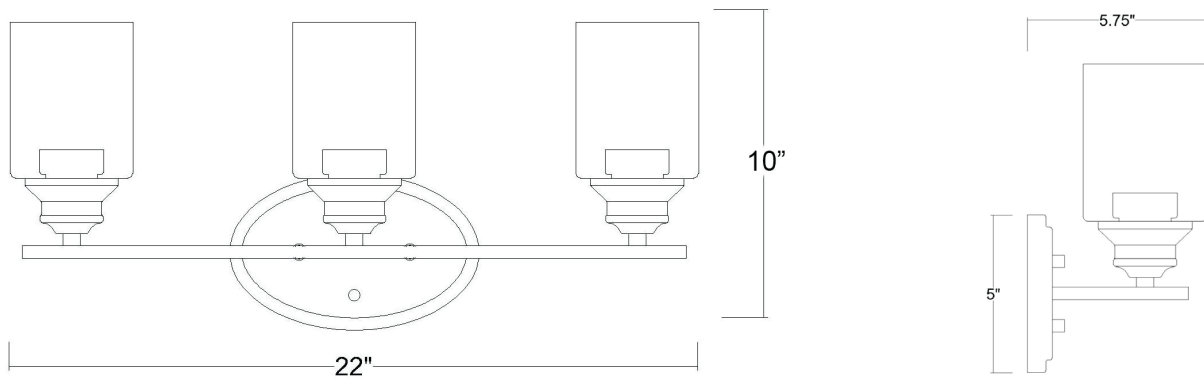

IN41452ORB

GEMMA 3-LIGHT WALL SCONCE

Description: Gemma 3-Light Wall Sconce

Finish: Oil Rubbed Bronze

Dimensions: 22" W x 10" H x 5-3/4" ext.
Height on Center: 6-1/2"

Bulbs: 3-100W Med.

Installed Weight: 3.3 lbs.

Certification: cUL / damp location

Material: Steel and glass

Shades: Glass

Glass: Clear

Back Plate Dimensions: 8" x 5" oval

Chain/Wire: NA

Additional Finishes: BK, SN