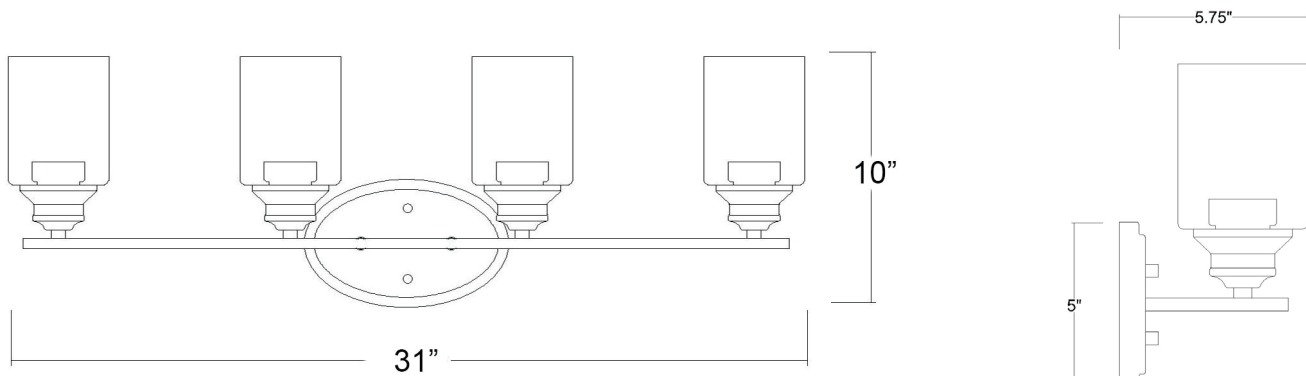

## GEMMA 4-LIGHT WALL SCONCE

**Description:** Gemma 4-Light Wall Sconce

**Finish:** Matte black

**Dimensions:** 31" W x 10" H x 5-3/4" ext.  
Height on Center: 6-1/2"

**Bulbs:** 4-100W Med.

**Installed Weight:** 4.5 lbs.

**Certification:** cUL / damp location

**Material:** Steel and glass

**Shades:** Glass

**Glass:** Clear

**Back Plate Dimensions:** 8" x 5" oval

**Chain/Wire:** NA

**Additional Finishes:** Oil-rubbed bronze,  
satin nickel