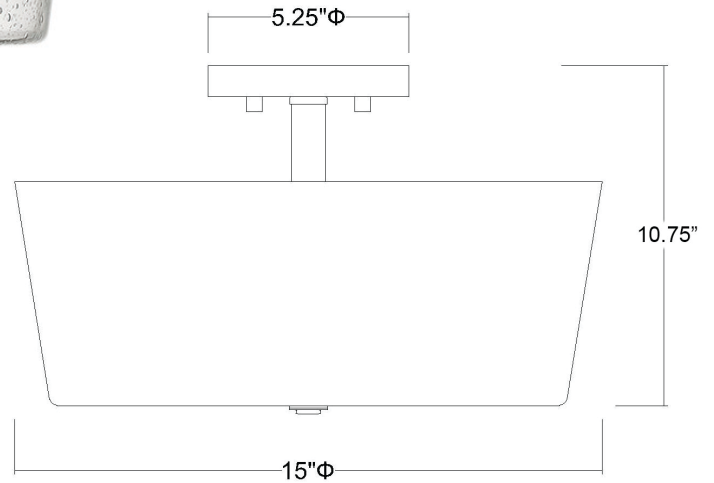

## ROWE 3-LIGHT SEMI-FLUSH

<b>Description:</b>	Rowe 3-Light Semi-Flush
<b>Finish:</b>	Satin Nickel
<b>Dimensions:</b>	15" Dia. x 10-3/4" H
<b>Bulbs:</b>	3-60W Med.
<b>Installed Weight:</b>	6.75 lbs.
<b>Certification:</b>	cUL / dry location

<b>Material:</b>	Steel and glass
<b>Shades:</b>	Glass
<b>Glass:</b>	Seeded
<b>Canopy Dimensions:</b>	5-1/4" Dia.
<b>Chain/Wire:</b>	NA
<b>Additional Finishes:</b>	Matte black, oil-rubbed bronze