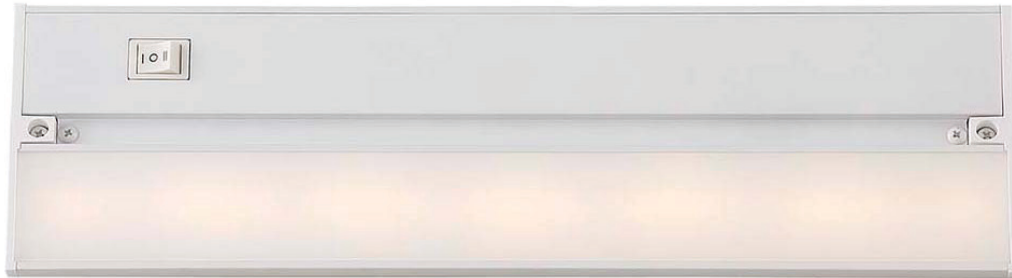

LEDUC14WH

14" LED UNDERCABINET

| | |
|--------------------------|-------------------------------------|
| Description: | 14" LED undercabinet |
| Finish: | White |
| Dimensions: | 14" L x 4" W x 1" H |
| Bulbs: | 7w integrated LEDs, 3,000K 330lm |
| Installed Weight: | 1 lb. |
| Certification: | Damp location / c ETL |

| | |
|-------------------------------|------------------|
| Material: | Aluminum housing |
| Shade: | PC diffuser |
| Glass: | NA |
| Back Plate Dimensions: | NA |
| Chain/Wire: | NA |
| Additional Finishes: | Bronze |