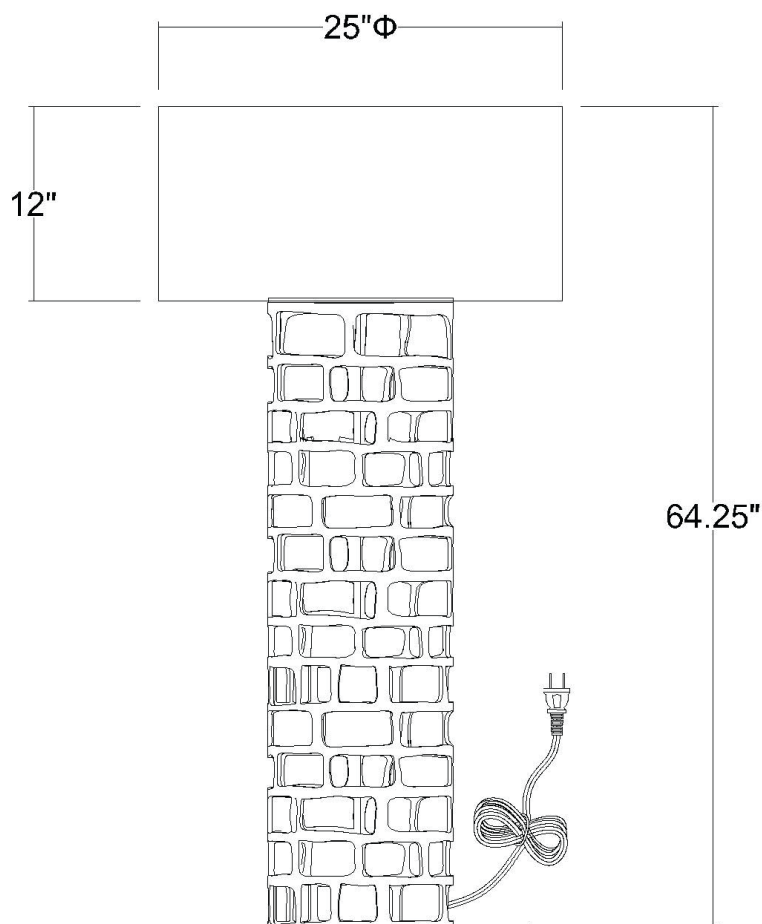

# TF70005BG VALLIN 1-LIGHT FLOOR LAMP

**Description:** Vallin 1-Light Floor Lamp

**Finish:** Black Gold

**Dimensions:** 25" Dia. x 64-1/4" H

**Bulbs:** 1-150W Med.

**Installed Weight:** 70 lbs.

**Certification:** cUL

**Material:** Steel and fabric

**Shade:** Fabric

**Shade Dimensions:** 25" Dia. x 12" H

**Glass:** NA

**Cord:** 8' black plug-in

**Switch:** 3-Way Rotary