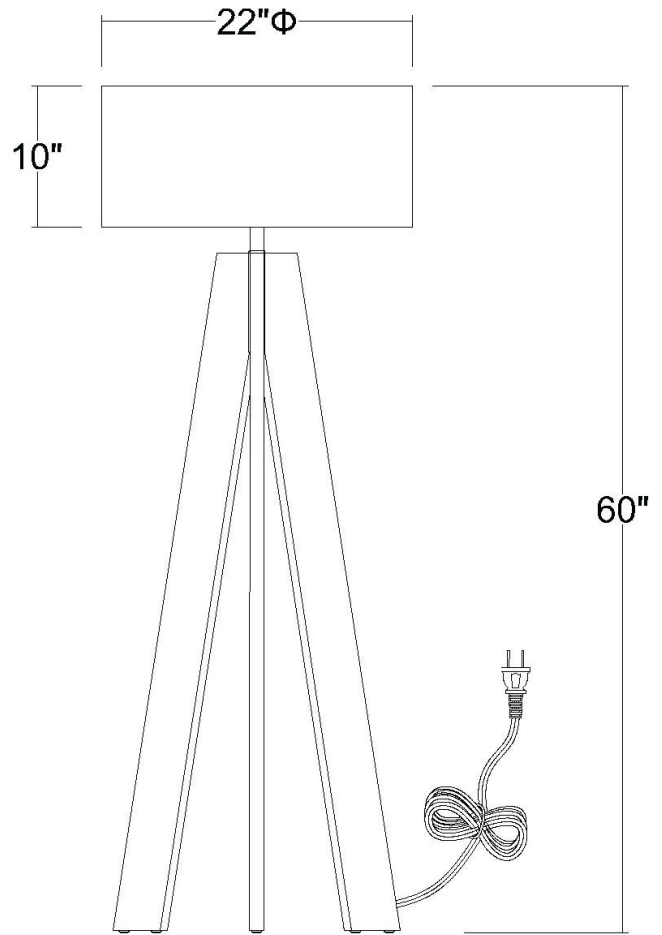

TF70010ORB SOCCLE 1-LIGHT FLOOR LAMP

Description: Soccle 1-Light Floor Lamp

Finish: Oil Rubbed Bronze

Dimensions: 22" Dia. x 60" H

Bulbs: 1-150W Med.

Installed Weight: 34.5 lbs.

Certification: cUL

Material: Metal and fabric

Shade: Fabric

Shade Dimensions: 22" Dia. x 10" H

Glass: NA

Cord: 8' black plug-in

Switch: 3-Way Rotary