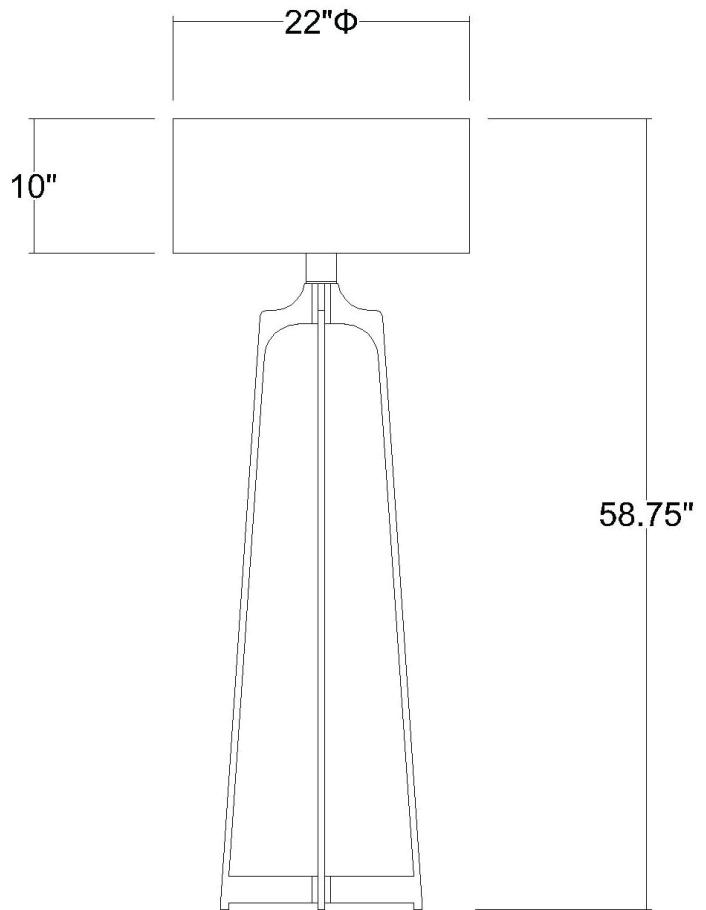

TF70020ORB LANCET 1-LIGHT FLOOR LAMP

Description:	Lancet 1-Light Floor Lamp
Finish:	Oil Rubbed Bronze
Dimensions:	22" Dia. x 58-3/4" H
Bulbs:	1-150W Med.
Installed Weight:	23.5 lbs.
Certification:	cUL

Material:	Metal and fabric
Shade:	Fabric
Shade Dimensions:	22" Dia. x 10" H
Glass:	NA
Cord:	8' black plug-in
Switch:	3-Way Rotary