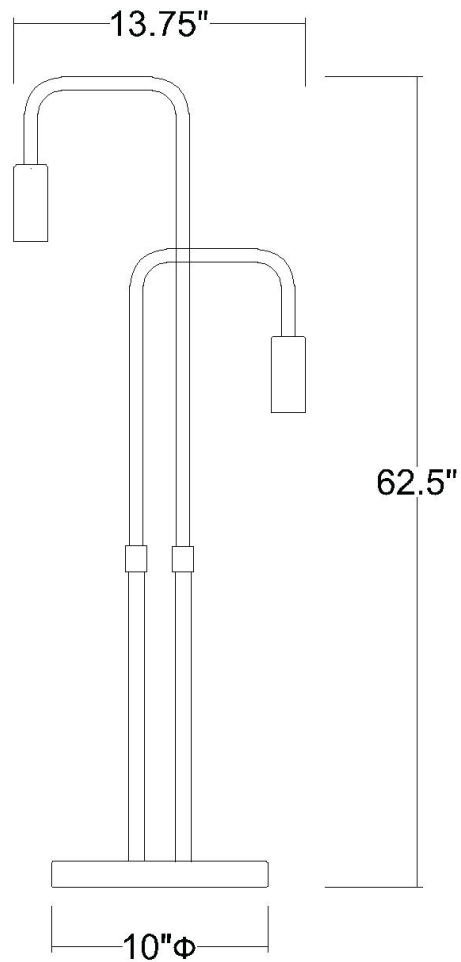

TF70023AB

PERRET 2-LIGHT FLOOR LAMP

Description:	Perret 2-Light Floor Lamp
Finish:	Aged Brass
Dimensions:	13-3/4" W x 10" D x 62-1/2" H
Bulbs:	2-60W Med.
Installed Weight:	11.5 lbs.
Certification:	cUL / dry location

**dimensions do not include bulbs*

Material:	Steel
Shade:	NA
Shade Dimensions:	NA
Glass:	NA
Cord:	8' clear plug-in
Switch:	Inline dimmable