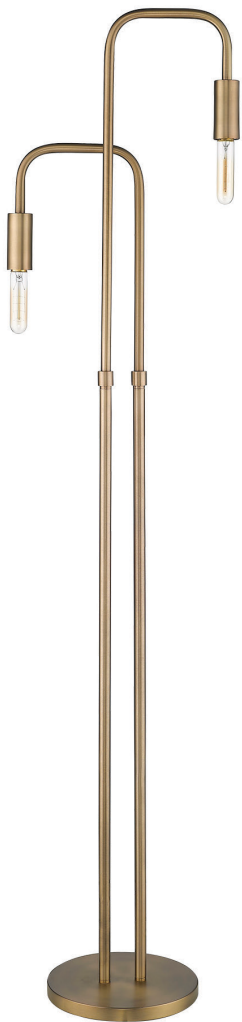

TF70023AB

PERRET 2-LIGHT FLOOR LAMP

Description:	Perret 2-Light Floor Lamp
Finish:	Aged Brass
Dimensions:	13-3/4" W x 10" D x 62-1/2" H
Bulbs:	2-60W Med.
Installed Weight:	11.5 lbs.
Certification:	cUL / dry location

**dimensions do not include bulbs*

Material:	Steel
Shade:	NA
Shade Dimensions:	NA
Glass:	NA
Cord:	8' clear plug-in
Switch:	Inline dimmable