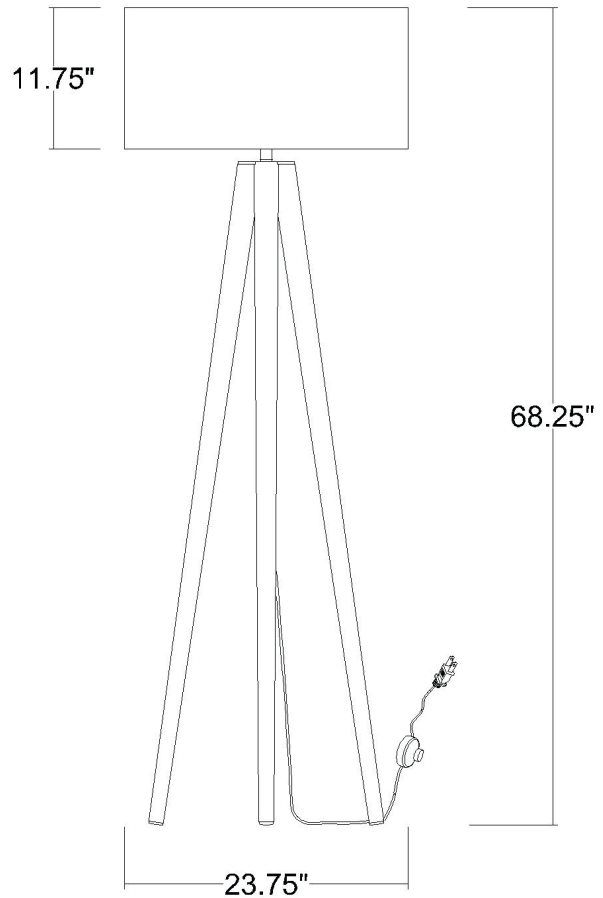

# TF70070WH TOURER 1-LIGHT FLOOR LAMP

**Description:** Tourer 1-Light Floor Lamp

**Finish:** White

**Dimensions:** 23-3/4" Dia. x 68-1/4" H

**Bulbs:** 1-100W Med.

**Installed Weight:** 24 lbs.

**Certification:** ETL

**Material:** Steel and fabric

**Shade:** Fabric

**Shade Dimensions:** 23-3/4" Dia. x 11-3/4" H

**Glass:** NA

**Cord:** 8' white plug-in

**Switch:** On/Off Foot