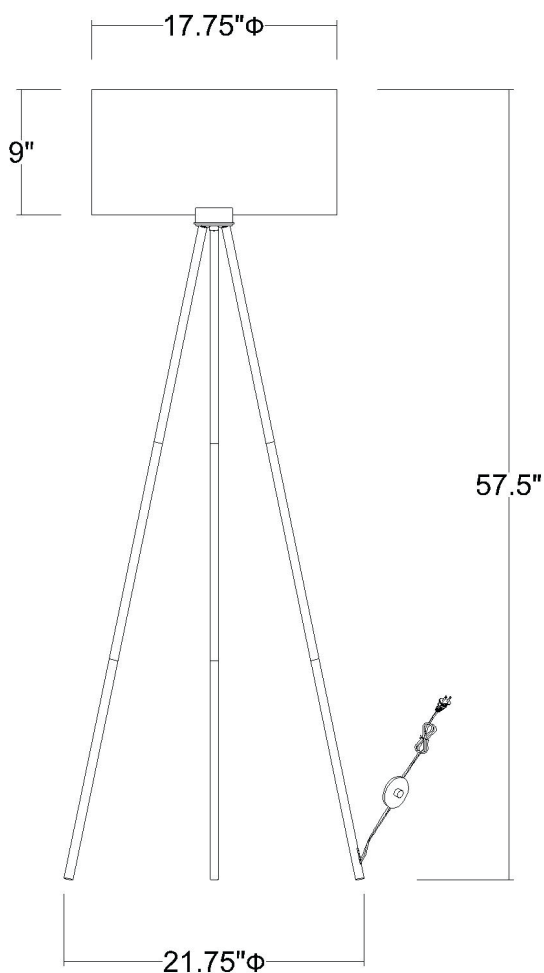

TF70091BK

LISBON 1-LIGHT FLOOR LAMP

Description: Lisbon 1-Light Floor Lamp

Finish: Matte Black

Dimensions: 21-3/4" Dia. x 57-1/2" H

Bulbs: 1-100W Med.

Installed Weight: 6 lbs.

Certification: ETL

Material: Steel and cork

Shade: Cork

Shade Dimensions: 17-3/4" Dia. x 9" H

Glass: NA

Cord: 8' black plug-in

Switch: On/Off Foot