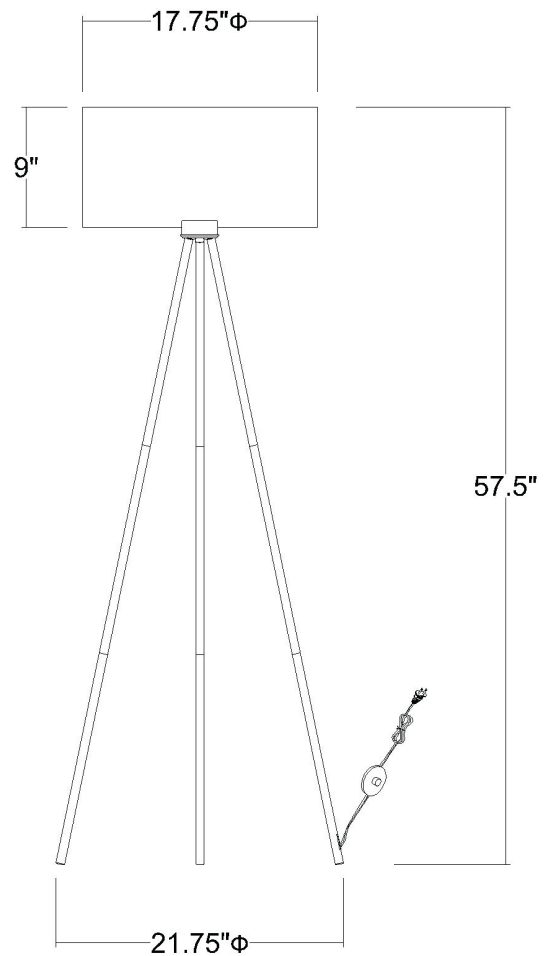

# TF70095BK MORENCI 1-LIGHT FLOOR LAMP

<b>Description:</b>	Morenci 1-Light Floor Lamp
<b>Finish:</b>	Matte Black
<b>Dimensions:</b>	21-3/4" Dia. x 57-1/2" H
<b>Bulbs:</b>	1-100W Med.
<b>Installed Weight:</b>	6 lbs.
<b>Certification:</b>	ETL

<b>Material:</b>	Steel and fabric
<b>Shade:</b>	Fabric
<b>Shade Dimensions:</b>	17-3/4" Dia. x 9" H
<b>Glass:</b>	NA
<b>Cord:</b>	8' black plug-in
<b>Switch:</b>	On/Off Foot