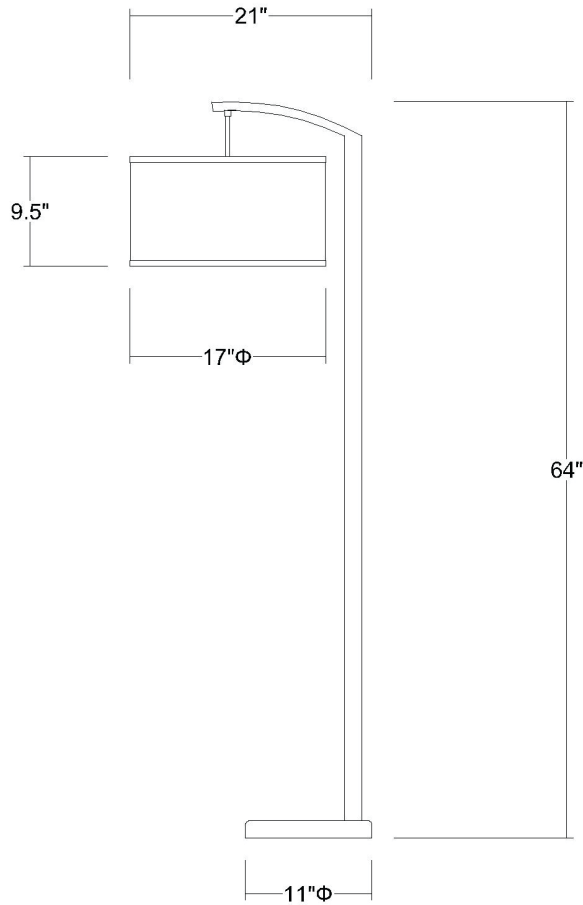

TF8214 STATION FLOOR LAMP

Description:	Station floor lamp
Finish:	Brushed nickel with white marble base
Dimensions:	64" H x 17" W x 21" ext.
Bulbs:	1 x 150W Med.
Shade:	Coarse ivory linen
Installed Weight:	20.75 lbs.

Certification:	c UL
Material:	Steel, marble, fabric
Glass:	NA
Back Plate Dimensions:	NA
Switch:	In-line foot switch
Cord:	Silver, 8' plug-in
Dimmable:	Yes