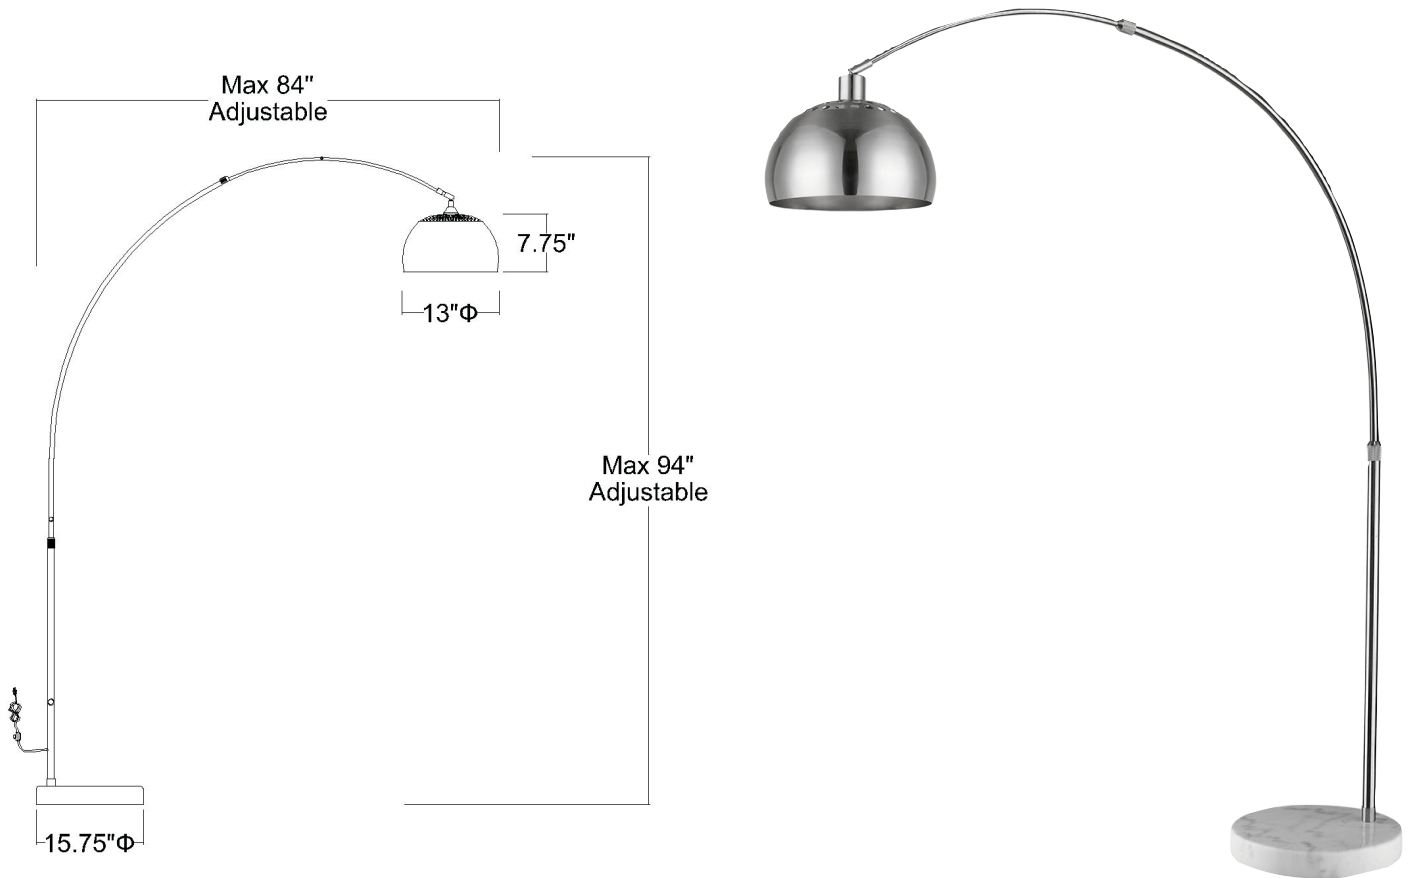

TFA9005 MID ARC FLOOR LAMP

Description:	Mid arc floor lamp
Finish:	Brushed nickel with white marble base
Dimensions:	86" - 94" H x 84" max. ext.
Bulbs:	1 x 150W Med.
Shade:	Metal with white interior
Installed Weight:	51 lbs.
Certification:	c UL

Material:	Marble, steel, stainless steel
Glass:	NA
Back Plate Dimensions:	NA
Switch:	In-line foot switch
Cord:	Silver, 8' plug-in
Dimmable:	Yes