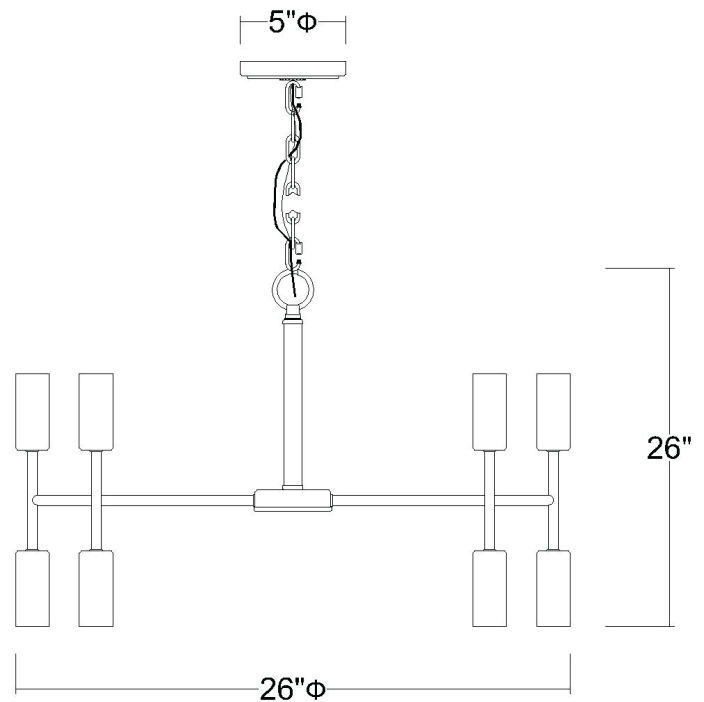

TP10015AB PERRET 10-LIGHT CHANDELIER

Description:	Perret 10-Light Chandelier
Finish:	Aged Brass
Dimensions:	26" Dia. x 26" H
Bulbs:	10-60W Med.
Installed Weight:	8.2 lbs.
Certification:	cUL / dry location

**dimensions do not include bulbs*

Material:	Steel
Shades:	NA
Glass:	NA
Canopy Dimensions:	5" Dia.
Chain/Wire:	5' Chain, 12' Wire
Additional Finishes:	NA