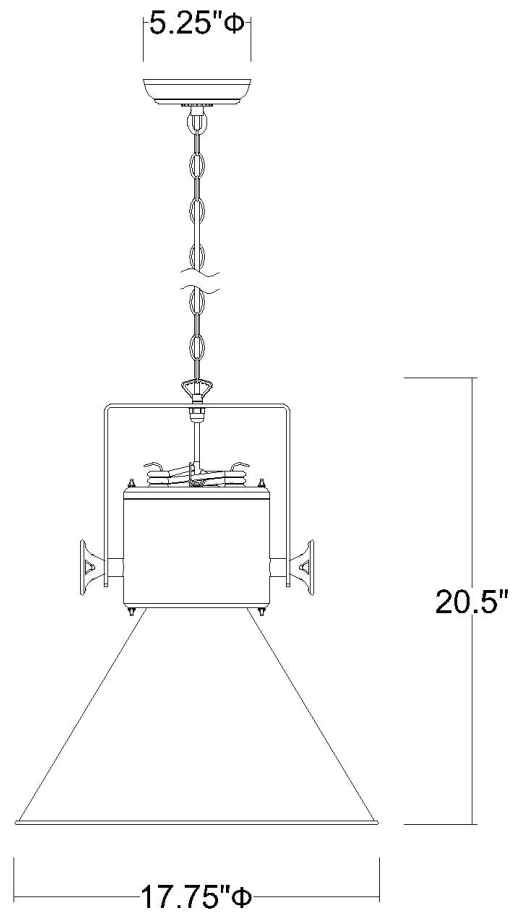

# TP10026GY CREW 1-LIGHT PENDANT

<b>Description:</b>	Crew 1-Light Pendant
<b>Finish:</b>	Grey
<b>Dimensions:</b>	17-3/4" Dia. x 20-1/2" H
<b>Bulbs:</b>	1-100W Med.
<b>Installed Weight:</b>	10.6 lbs.
<b>Certification:</b>	ETL / dry location

<b>Material:</b>	Steel
<b>Shades:</b>	Steel
<b>Glass:</b>	NA
<b>Canopy Dimensions:</b>	5-1/4" Dia.
<b>Chain/Wire:</b>	5' Chain, 12' Wire
<b>Additional Finishes:</b>	Matte Black, White, Green