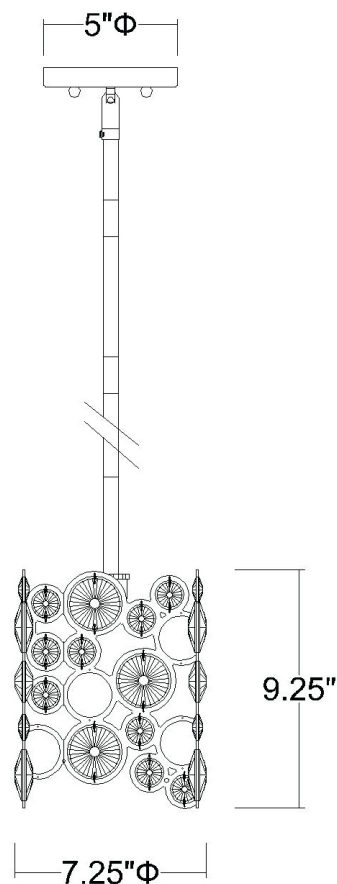

TP20003ASL VITTOZZI 1-LIGHT PENDANT

Description: Vitozzi 1-Light Pendant

Finish: Antique Silver Leaf

Dimensions: 7-1/4" Dia. x 9-1/4" H

Bulbs: 1-100W Med.

Installed Weight: 4.75 lbs.

Certification: cETL / dry location

Material: Steel and crystal

Shades: NA

Glass: NA

Canopy Dimensions: 5" dia.

Chain/Wire: 12' Wire

Stems: 3-12", 1-6", 1-3"

Additional Finishes: NA