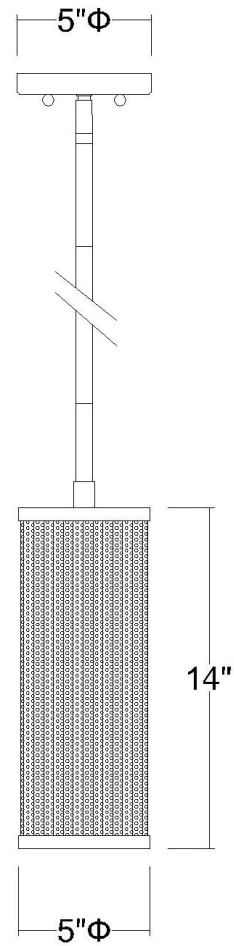

TP20010GD BASETTI 1-LIGHT PENDANT

Description: Basetti 1-Light Pendant

Finish: Gold

Dimensions: 5" Dia. x 14" H

Bulbs: 1-60W Med.

Installed Weight: 3.5 lbs.

Certification: cUL / dry location

Material: Steel

Shades: Steel

Glass: NA

Canopy Dimensions: 5" Dia.

Chain/Wire: 12' Wlre

Stems: 3-12", 1-6", 1-3"

Additional Finishes: NA