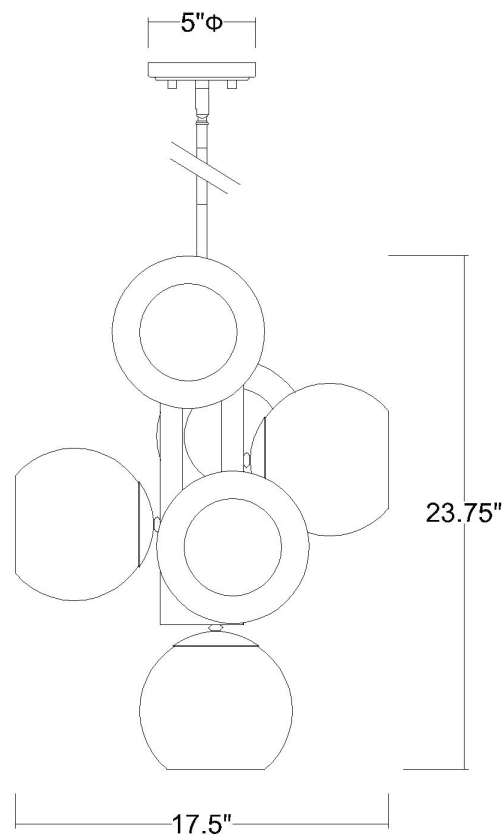

TP20035AB LUNETTE 6-LIGHT PENDANT

Description: Lunette 6-Light Pendant

Finish: Aged Brass

Dimensions: 17-1/2" W x 14" D x 23-3/4" H

Bulbs: 6-100W Med.

Installed Weight: 8.85 lbs.

Certification: cUL / dry location

Material: Steel and glass

Shades: NA

Glass: Smoke

Canopy Dimensions: 5" Dia.

Chain/Wire: 12' Wlre

Stems: 3-12", 1-6", 1-3"

Additional Finishes: NA