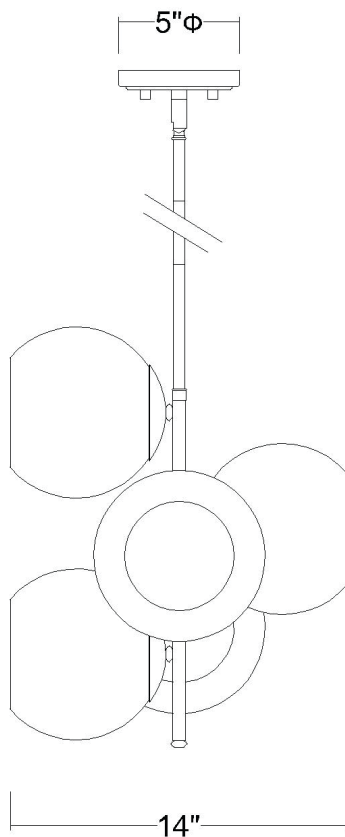

TP20035AB LUNETTE 6-LIGHT PENDANT

Description: Lunette 6-Light Pendant

Finish: Aged Brass

Dimensions: 17-1/2" W x 14" D x 23-3/4" H

Bulbs: 6-100W Med.

Installed Weight: 8.85 lbs.

Certification: cUL / dry location

Material: Steel and glass

Shades: NA

Glass: Smoke

Canopy Dimensions: 5" Dia.

Chain/Wire: 12' Wlre

Stems: 3-12", 1-6", 1-3"

Additional Finishes: NA