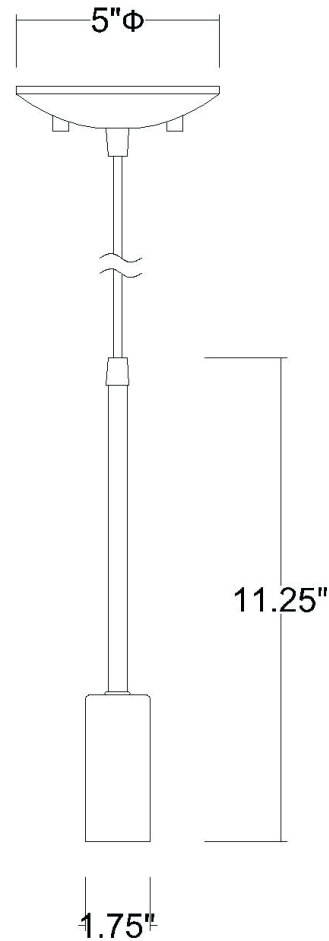

# TP30018AB

## PERRET 1-LIGHT MINI PENDANT

<b>Description:</b>	Perret 1-Light Mini Pendant
<b>Finish:</b>	Aged Brass
<b>Dimensions:</b>	1-3/4" Dia. x 11-1/4" H
<b>Bulbs:</b>	1-60W Med.
<b>Installed Weight:</b>	2 lbs.
<b>Certification:</b>	cUL / dry location

*\*dimensions do not include bulb*

<b>Material:</b>	Steel
<b>Shades:</b>	NA
<b>Glass:</b>	NA
<b>Canopy Dimensions:</b>	5" Dia.
<b>Chain/Wire:</b>	12' Wire
<b>Additional Finishes:</b>	NA