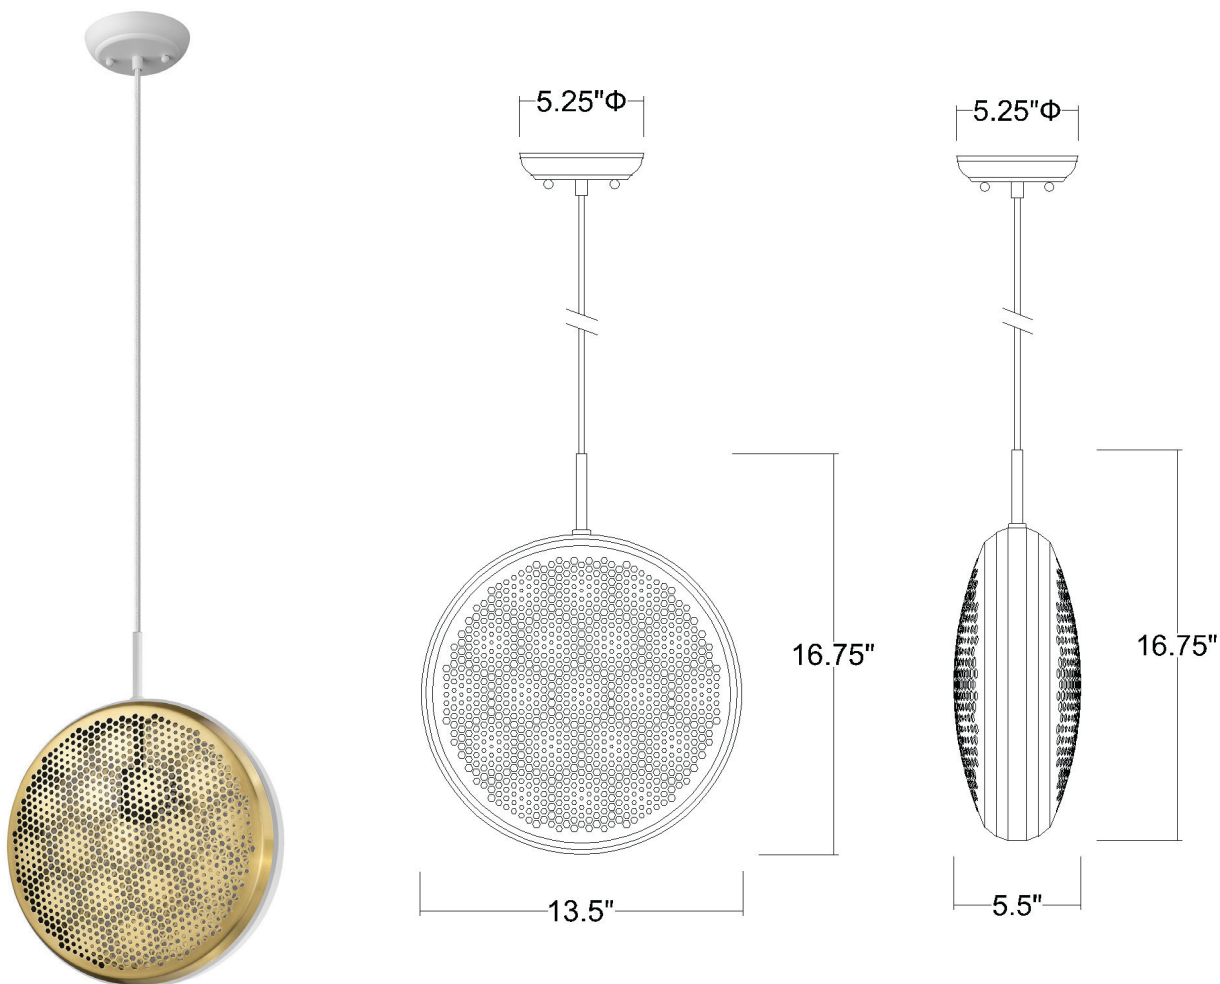

TP30120WH THOLOS 1-LIGHT PENDANT

Description:	Tholos 1-Light Pendant
Finish:	White
Dimensions:	13-1/2" W x 4-1/2" D x 16-3/4" H
Bulbs:	1-60W Med.
Installed Weight:	4.2 lbs.
Certification:	ETL / dry location

Material:	Steel
Shades:	Steel
Glass:	NA
Canopy Dimensions:	5-1/4" Dia.
Chain/Wire:	12' Wire
Additional Finishes:	Matte Black