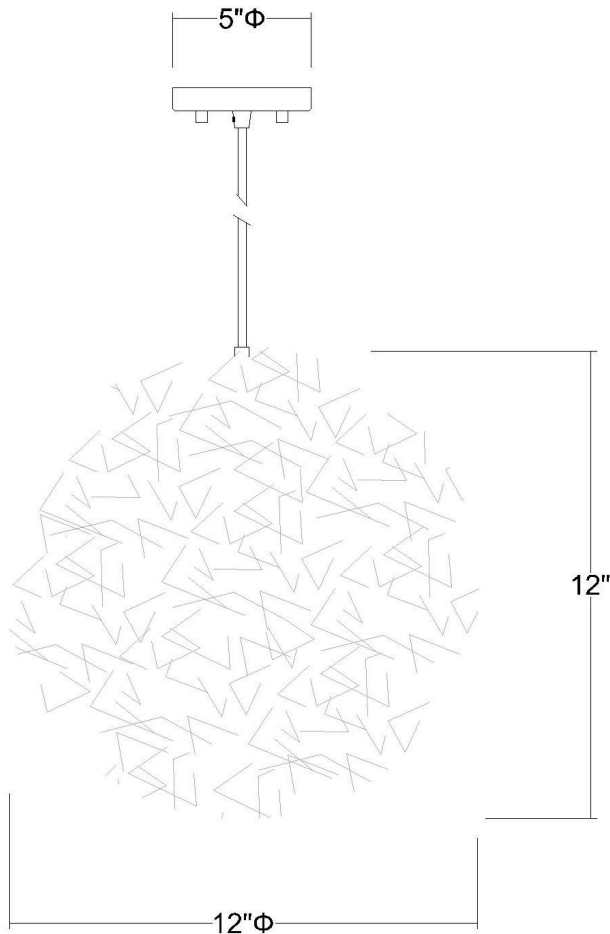

TP4096 DISTRATTO PENDANT

Description:	Distratto pendant	Material:	Steel and aluminum
Finish:	Polished chrome	Glass:	NA
Dimensions:	12" dia.	Canopy Dimensions:	5" dia.
Bulbs:	1 x 100W Med.	Mounting Holes:	2.75" apart
Shade:	Enmeshed wire	Switch:	NA
Installed Weight:	3 lbs.	Cord:	Silver, 12'
Certification:	c UL / dry location	Dimmable:	Yes