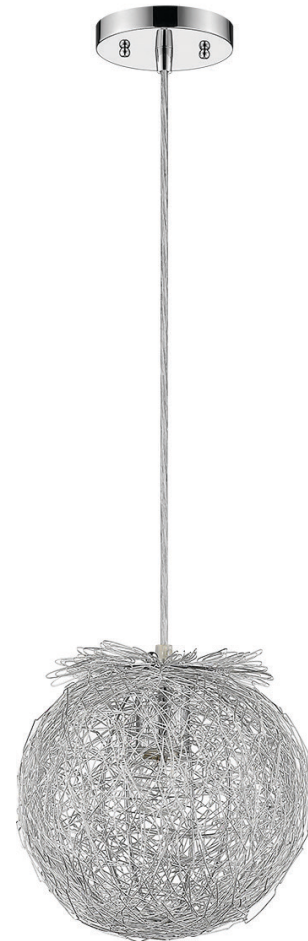

TP4096 DISTRATTO PENDANT

Description:	Distratto pendant	Material:	Steel and aluminum
Finish:	Polished chrome	Glass:	NA
Dimensions:	12" dia.	Canopy Dimensions:	5" dia.
Bulbs:	1 x 100W Med.	Mounting Holes:	2.75" apart
Shade:	Enmeshed wire	Switch:	NA
Installed Weight:	3 lbs.	Cord:	Silver, 12'
Certification:	c UL / dry location	Dimmable:	Yes