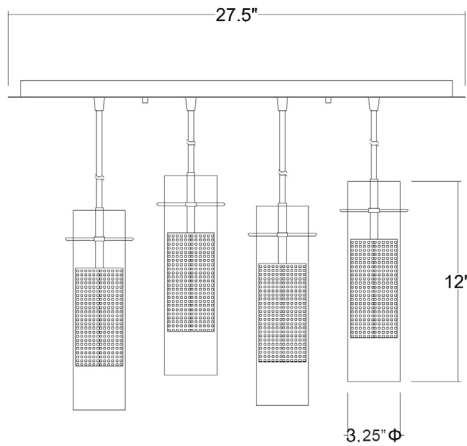

# TP4389 SCOPE 4-LIGHT PENDANT

Front view

Side view

<b>Description:</b>	Scope 4-light pendant
<b>Finish:</b>	Brushed nickel
<b>Dimensions:</b>	12" H x 3.25" dia.
<b>Bulbs:</b>	4 x 60W Med.
<b>Shade:</b>	Clear glass with mesh
<b>Installed Weight:</b>	10.35 lbs.
<b>Certification:</b>	c UL / dry location

<b>Material:</b>	Glass and steel
<b>Glass:</b>	Clear
<b>Canopy Dimensions:</b>	27.5" x 5"
<b>Mounting Holes:</b>	11.5" apart
<b>Switch:</b>	NA
<b>Cord:</b>	Silver, 12'
<b>Dimmable:</b>	Yes