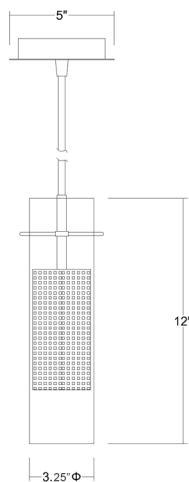

# TP4389 SCOPE 4-LIGHT PENDANT

Front view

Side view

<b>Description:</b>	Scope 4-light pendant
<b>Finish:</b>	Brushed nickel
<b>Dimensions:</b>	12" H x 3.25" dia.
<b>Bulbs:</b>	4 x 60W Med.
<b>Shade:</b>	Clear glass with mesh
<b>Installed Weight:</b>	10.35 lbs.
<b>Certification:</b>	c UL / dry location

<b>Material:</b>	Glass and steel
<b>Glass:</b>	Clear
<b>Canopy Dimensions:</b>	27.5" x 5"
<b>Mounting Holes:</b>	11.5" apart
<b>Switch:</b>	NA
<b>Cord:</b>	Silver, 12'
<b>Dimmable:</b>	Yes