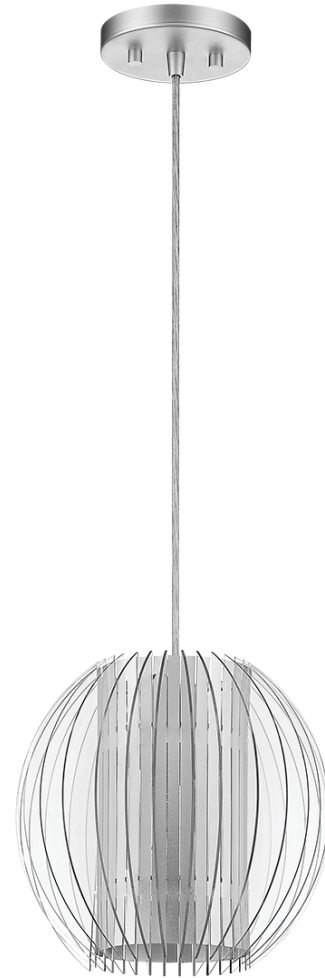

# TP6300-1 PHOENIX 1-LIGHT PENDANT

<b>Description:</b>	Phoenix 1-light pendant
<b>Finish:</b>	Metallic silver
<b>Dimensions:</b>	8.25" dia. x 8" H
<b>Bulbs:</b>	1 x 40W Med.
<b>Shade:</b>	Clear acrylic and steel
<b>Installed Weight:</b>	2.4 lbs.
<b>Certification:</b>	c UL / dry location

<b>Material:</b>	Acrylic and steel
<b>Glass:</b>	NA
<b>Canopy Dimensions:</b>	5" dia.
<b>Mounting Holes:</b>	2.75" apart
<b>Switch:</b>	NA
<b>Cord:</b>	Silver, 12'
<b>Dimmable:</b>	Yes