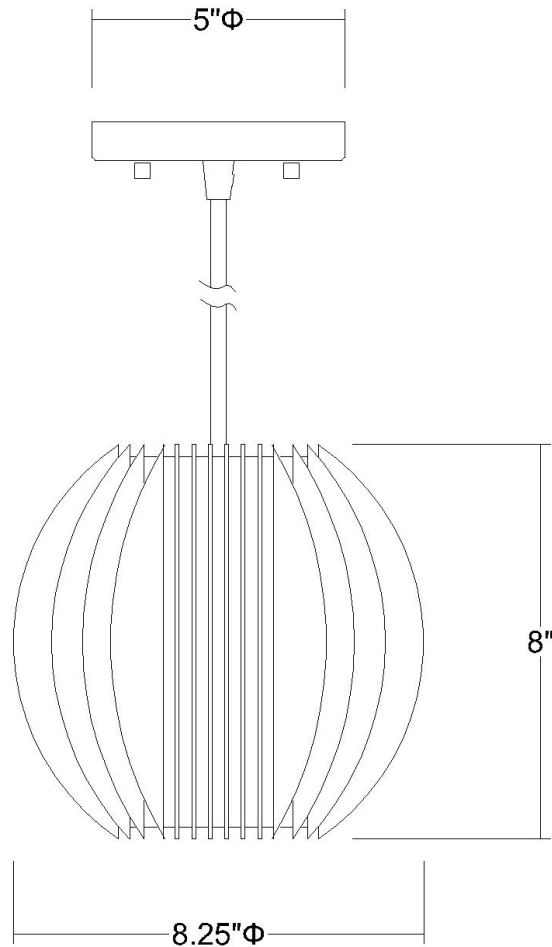

# TP6300-1 PHOENIX 1-LIGHT PENDANT

<b>Description:</b>	Phoenix 1-light pendant
<b>Finish:</b>	Metallic silver
<b>Dimensions:</b>	8.25" dia. x 8" H
<b>Bulbs:</b>	1 x 40W Med.
<b>Shade:</b>	Clear acrylic and steel
<b>Installed Weight:</b>	2.4 lbs.
<b>Certification:</b>	c UL / dry location

<b>Material:</b>	Acrylic and steel
<b>Glass:</b>	NA
<b>Canopy Dimensions:</b>	5" dia.
<b>Mounting Holes:</b>	2.75" apart
<b>Switch:</b>	NA
<b>Cord:</b>	Silver, 12'
<b>Dimmable:</b>	Yes