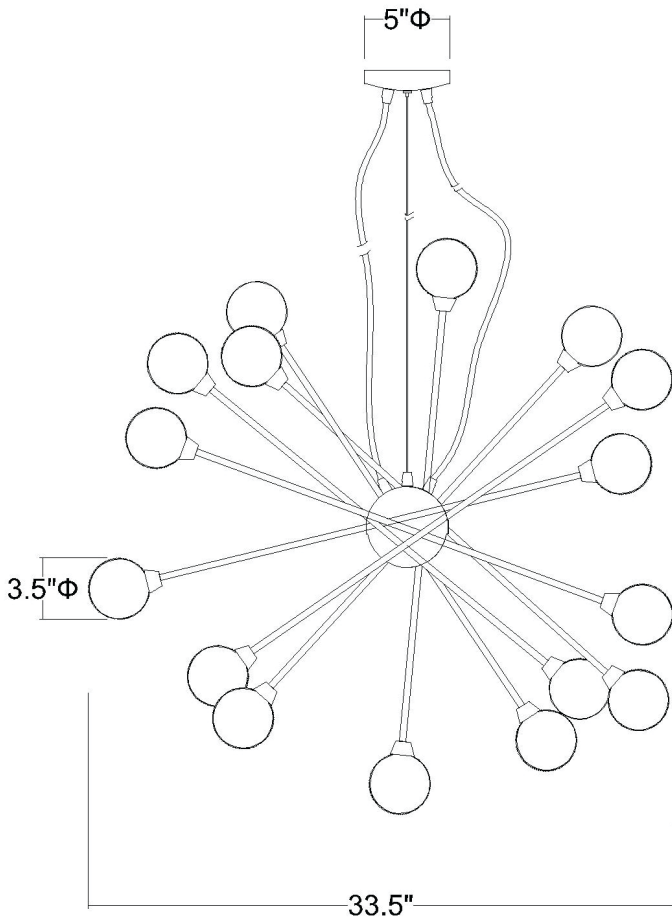

# TP6366-16 GALAXIA CHANDELIER

<b>Description:</b>	Galaxia chandelier
<b>Finish:</b>	Brushed nickel
<b>Dimensions:</b>	33.5" dia. x 33.5" H
<b>Bulbs:</b>	16 x 25W G9
<b>Shade:</b>	Spun filament glass
<b>Installed Weight:</b>	10 lbs.
<b>Certification:</b>	c UL / dry location

<b>Material:</b>	Glass and steel
<b>Glass:</b>	Spun filament
<b>Canopy Dimensions:</b>	5" dia.
<b>Mounting Holes:</b>	NA
<b>Switch:</b>	NA
<b>Cord:</b>	Silver, 12'
<b>Dimmable:</b>	Yes