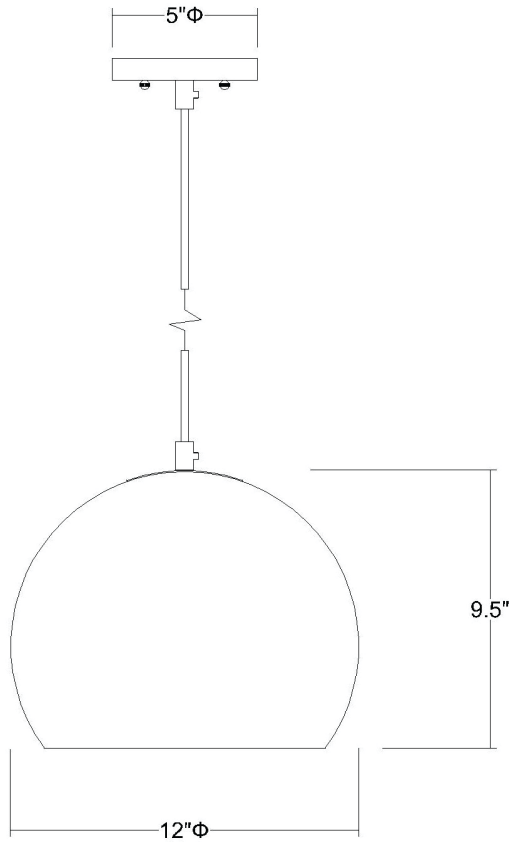

TP7265-76

LATITUDE CONVERTIBLE PENDANT

can convert to flushmount

Description:	Latitude pendant
Finish:	Hand painted antique gold with gold interior
Dimensions:	12" dia. x 9.5" H
Bulbs:	1 x 60W Med.
Shade:	Steel
Installed Weight:	3.3 lbs.
Certification:	c UL / dry location

Material:	Steel
Glass:	NA
Canopy Dimensions:	5" dia.
Mounting Holes:	2.75" apart
Switch:	NA
Cord:	Silver, 12'
Dimmable:	Yes