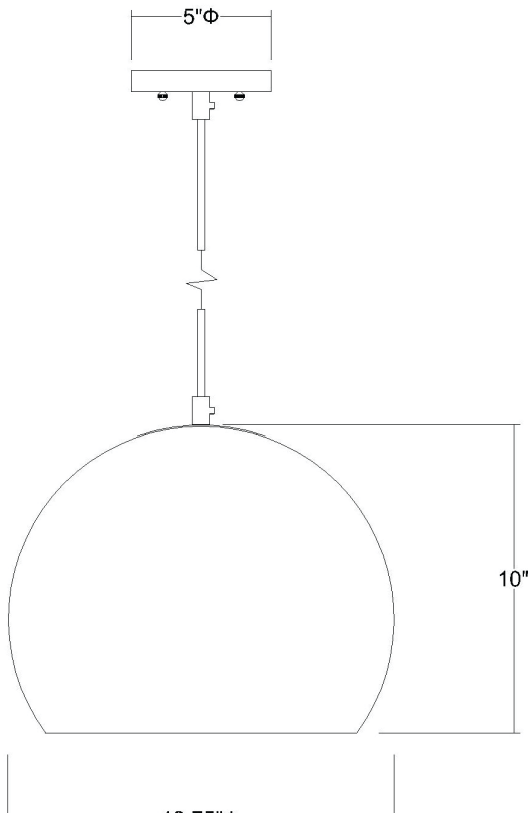

TP7267-66

LATITUDE CONVERTIBLE PENDANT

can convert to flushmount

Description:	Latitude pendant	Material:	Steel
Finish:	Hand painted weathered pewter with gold interior	Glass:	NA
Dimensions:	13.75" dia. x 10" H	Canopy Dimensions:	5" dia.
Bulbs:	1 x 60W Med.	Mounting Holes:	2.75" apart
Shade:	Steel	Switch:	NA
Installed Weight:	4.2 lbs.	Cord:	Silver, 12'
Certification:	c UL / dry location	Dimmable:	Yes