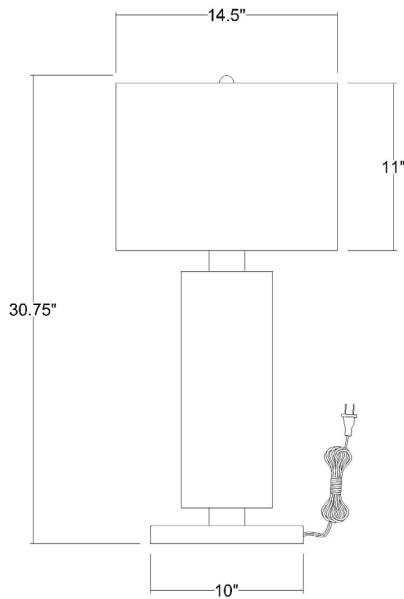

TT7702-66 SHINE TABLE LAMP

Front view

Side view

Description:	Shine table lamp	Material:	Steel, fabric, acrylic
Finish:	Hand painted weathered pewter	Glass:	NA
Dimensions:	30.75" H x 14.5" L x 7" W	Back Plate Dimensions:	NA
Bulbs:	1 x 100W Med.	Switch:	3-way metal switch
Shade:	Off-white shantung	Cord:	Silver, 6' plug-in
Installed Weight:	11 lbs.	Dimmable:	Yes
Certification:	c UL		