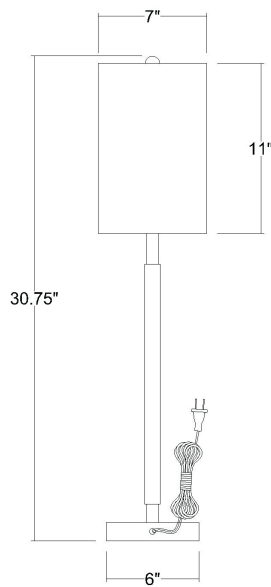

TT7702-66 SHINE TABLE LAMP

Front view

Side view

Description:	Shine table lamp	Material:	Steel, fabric, acrylic
Finish:	Hand painted weathered pewter	Glass:	NA
Dimensions:	30.75" H x 14.5" L x 7" W	Back Plate Dimensions:	NA
Bulbs:	1 x 100W Med.	Switch:	3-way metal switch
Shade:	Off-white shantung	Cord:	Silver, 6' plug-in
Installed Weight:	11 lbs.	Dimmable:	Yes
Certification:	c UL		