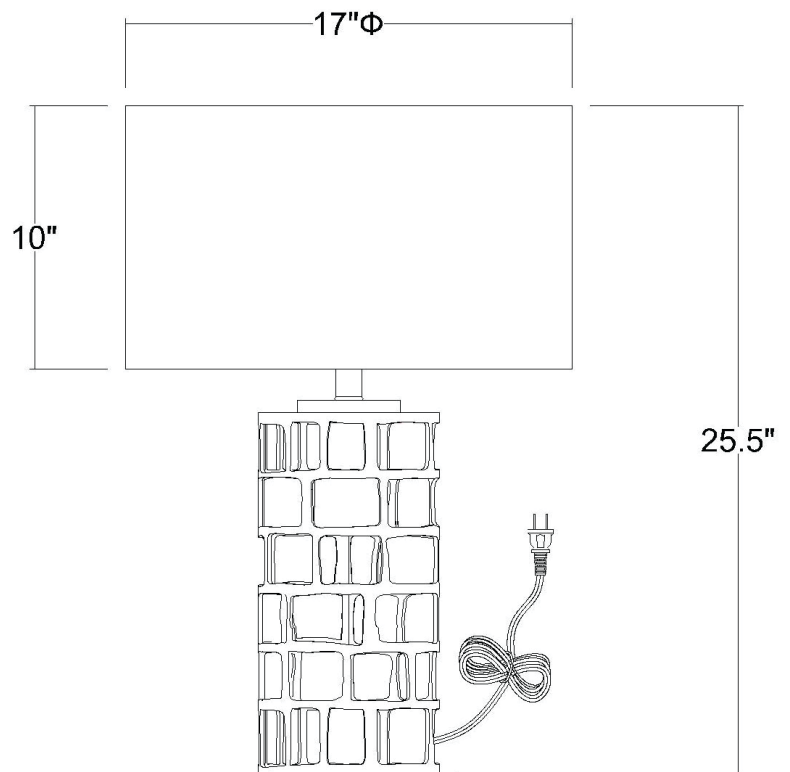

TT80006BG

VALLIN 1-LIGHT TABLE LAMP

Description: Vallin 1-Light Table Lamp

Finish: Black Gold

Dimensions: 17" Dia. x 25-1/2" H

Bulbs: 1-100W Med.

Installed Weight: 16.5 lbs.

Certification: cUL

Material: Metal and fabric

Shade: Fabric

Shade Dimensions: 17" Dia. x 10" H

Glass: NA

Cord: 6' black plug-in

Switch: 3-Way Rotary